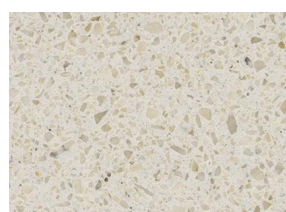

Shadow

Ash

SOPHSTONE

River Slate

Ursa

Premium Color Collection

Custom Material Options Available

Shoreline

Tuscan

Dovetail

Cotton

Pearl Mist

Winters Gold

More Information:

SOPHSTONE
 3224 N. Weber Ave.
 Fresno, Ca 93722 USA

Inside U.S. 884.539.1801
 Outside U.S. 559.457.0216
 Sophstone.com
 Info@sophstone.com