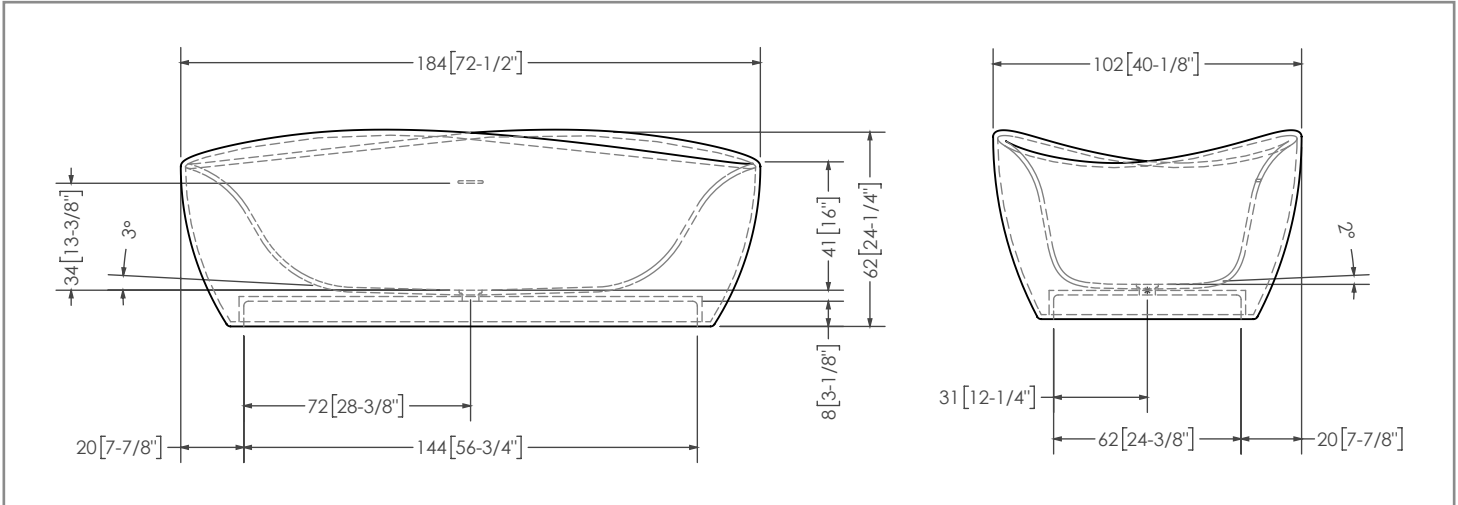

Pantone Color Matching Available

Integrated Overflow

SOPHSTONE Chrome Drain Included

Standard Colors

Special Order

	WEIGHT	WATER
	739 lbs 335 kg	51 gal 195 L
	WEIGHT	WATER
	309 lbs 140 kg	0 gal 0 L

Overall Dimensions

Length	-	184 [72-1/2"]
Width	-	102 [40-1/8"]
Height	-	62 [24-1/4"]

Weight (Tub + Water)

Empty	-	140 kg [309 lbs]
Filled	-	335 kg [739 lbs]

Water (Capacity)

Maximum	-	195 L [51 US gal]
---------	---	-------------------