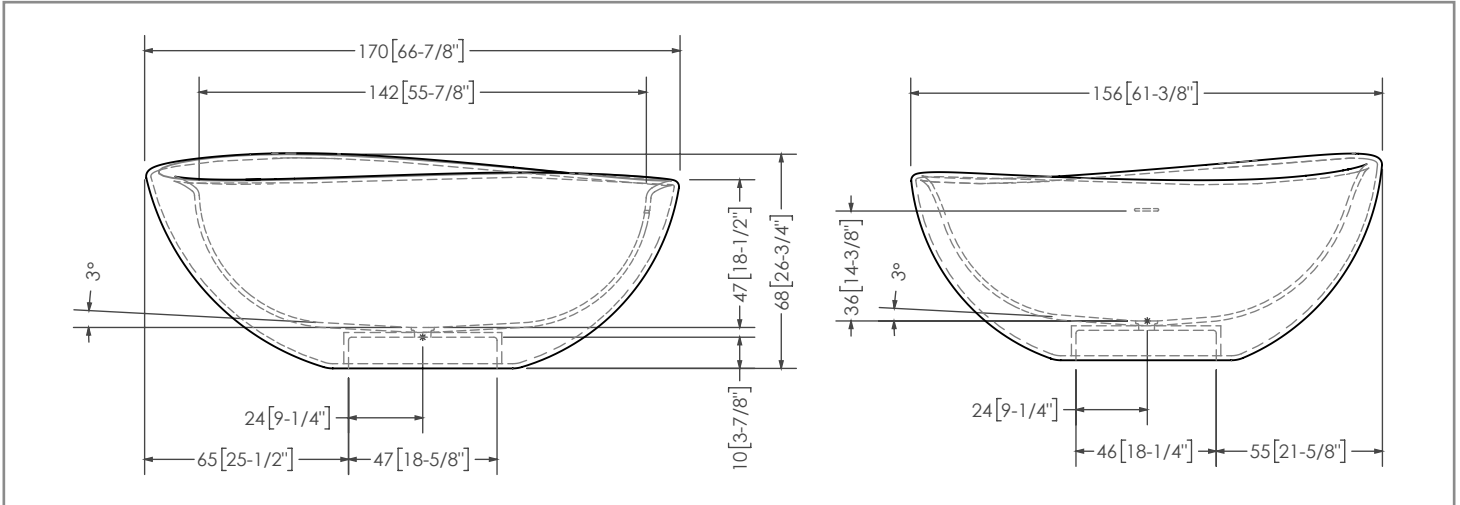

Pantone Color Matching Available

Integrated Overflow

SOPHSTONE Chrome Drain Included

Standard Colors

Special Order

	WEIGHT	WATER
	1197 lbs 543 kg	102 gal 385 L
	WEIGHT	WATER
	348 lbs 158 kg	0 gal 0 L

Overall Dimensions

Length	-	170 [66-7/8"]
Width	-	156 [61-3/8"]
Height	-	68 [26-3/4"]

Weight (Tub + Water)

Empty	-	158 kg [348 lbs]
Filled	-	543 kg [1197 lbs]

Water (Capacity)

Maximum	-	385 L [102 US gal]
---------	---	--------------------