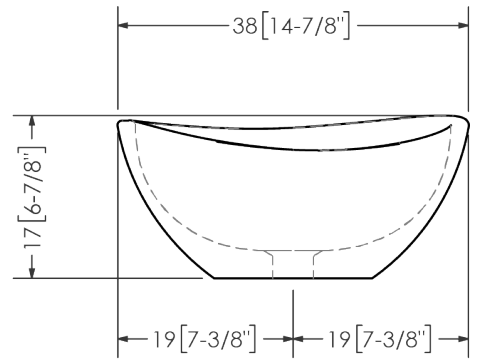

Pantone Color Matching Available

Standard Colors

Special Order

Notes

Overall Dimensions

Length - 68 [26-3/4"]
 Width - 38 [14-7/8"]
 Height - 17 [6-7/8"]

Weight (Tub + Water)

Empty - 14 kg [30 lbs]
 Filled - 19 kg [41 lbs]

Water (Capacity)

Maximum - 5 L [1 US Gal]

Faucet

Mount Type - Wall/Floor

Overflow

Design Type - NA

Material

Material - Sophstone
 Finish - Honed