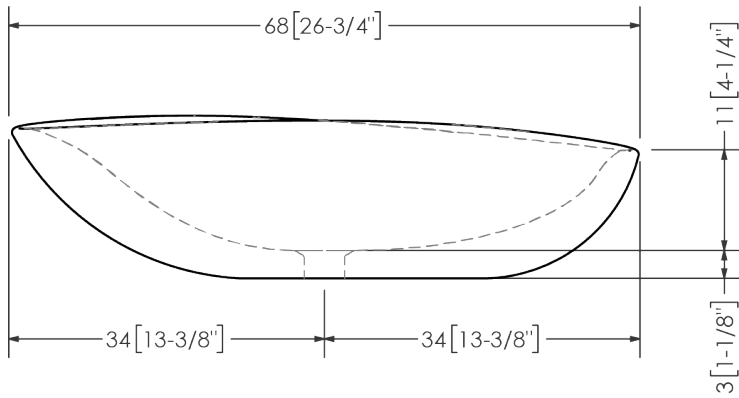

Mia
Soph-M4V

Mia Vessel Basin

- SOPHSTONE composite stone with honed finish.
- Three readily available color options and seven other standard colors.
- Meticulously handcrafted.
- Natural, easy to clean surface with stain resistant qualities.
- Eco-sensitive with high recycled material content.

Pantone Color Matching Available

Standard Colors

Special Order

Notes

Overall Dimensions

Length - 68 [26-3/4"]
 Width - 38 [14-7/8"]
 Height - 17 [6-7/8"]

Weight (Tub + Water)

Empty - 14 kg [30 lbs]
 Filled - 19 kg [41 lbs]

Water (Capacity)

Maximum - 5 L [1 US Gal]

Faucet

Mount Type - Wall/Floor

Overflow

Design Type - NA

Material

Material - Sophstone
 Finish - Honed