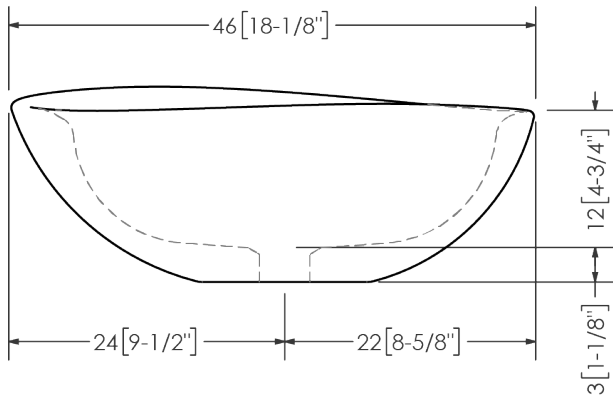

Mikayla
Soph-M5V

Mikayla Vessel Basin

- SOPHSTONE composite stone with honed finish.
- Three readily available color options and seven other standard colors.
- Meticulously handcrafted.
- Natural, easy to clean surface with stain resistant qualities.
- Eco-sensitive with high recycled material content.

Pantone Color Matching Available

Standard Colors

Special Order

Notes

Overall Dimensions

Length - 46 [18-1/8"]
 Width - 42 [16-1/2"]
 Height - 17 [6-3/4"]

Weight (Tub + Water)

Empty - 9 kg [19 lbs]
 Filled - 13 kg [28 lbs]

Water (Capacity)

Maximum - 4 L [1 US Gal]

Faucet

Mount Type - Wall/Floor

Overflow

Design Type - NA

Material

Material - Sophstone
 Finish - Honed