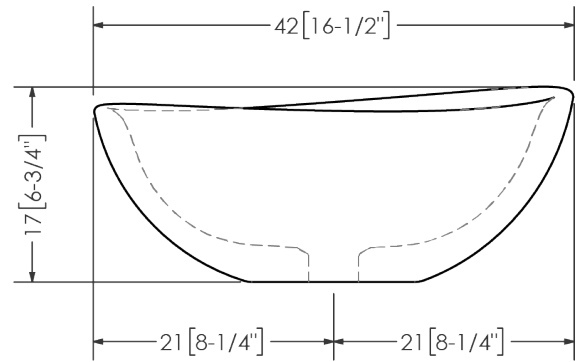

Pantone Color Matching Available

Standard Colors

Special Order

Notes

Overall Dimensions

Length - 46 [18-1/8"]
 Width - 42 [16-1/2"]
 Height - 17 [6-3/4"]

Weight (Tub + Water)

Empty - 9 kg [19 lbs]
 Filled - 13 kg [28 lbs]

Water (Capacity)

Maximum - 4 L [1 US Gal]

Faucet

Mount Type - Wall/Floor

Overflow

Design Type - NA

Material

Material - Sophstone
 Finish - Honed