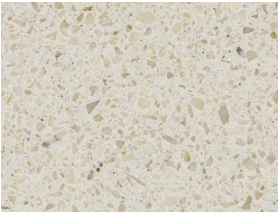

Winters Gold