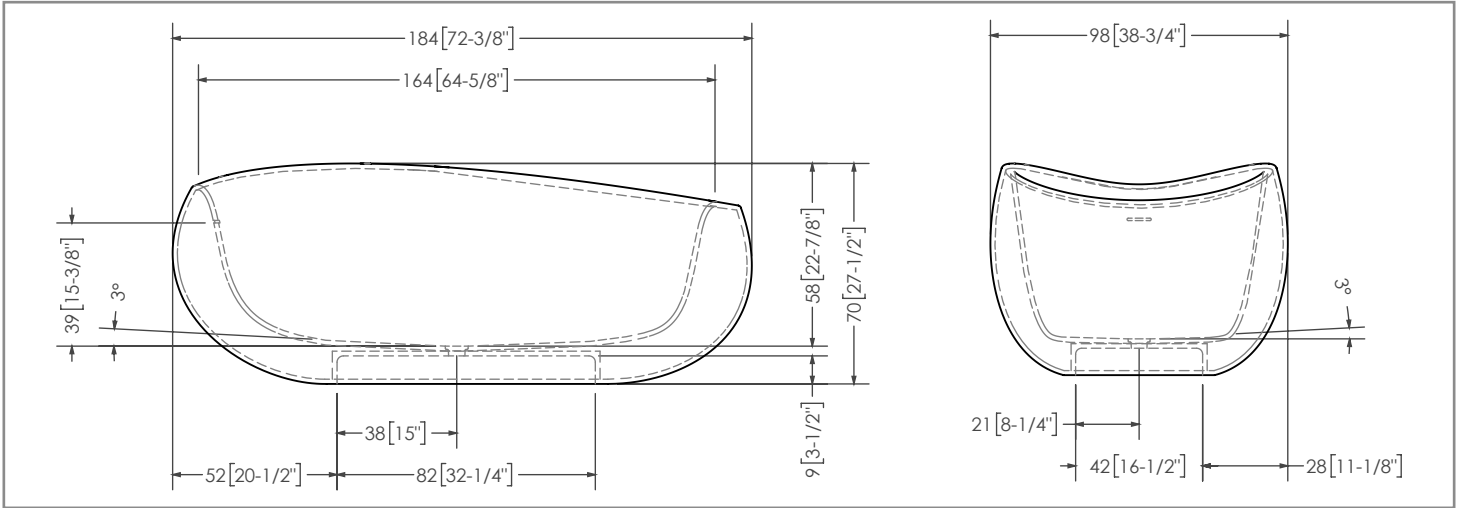

Pantone Color Matching Available

Integrated Overflow

SOPHSTONE Chrome Drain Included

Standard Colors

Special Order

	WEIGHT	WATER
	945 lbs 438 kg	77 gal 290 L
	WEIGHT	WATER
	326 lbs 148 kg	0 gal 0 L

Overall Dimensions

Length	-	184 [72-3/8"]
Width	-	98 [38-3/4"]
Height	-	70 [27-1/2"]

Weight (Tub + Water)

Empty	-	148 kg [326 lbs]
Filled	-	438 kg [965 lbs]

Water (Capacity)

Maximum	-	290 L [77 US gal]
---------	---	-------------------