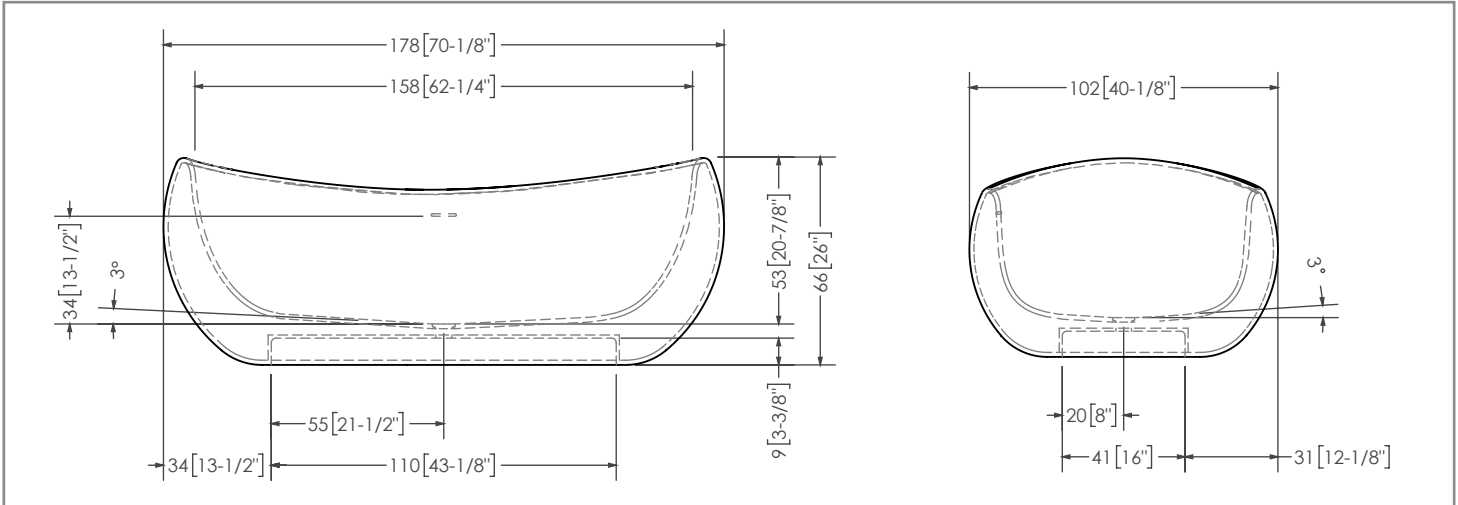

Pantone Color Matching Available

Integrated Overflow

SOPHSTONE Chrome Drain Included

Standard Colors

Special Order

	WEIGHT	WATER
	884 lbs 401 kg	1 gal 267 L
	WEIGHT	WATER
	295 lbs 134kg	0 gal 0 L

Notes

<u>Overall Dimensions</u>	
Length	- 178 [70-1/8"]
Width	- 102 [40-1/8"]
Height	- 66 [26"]
<u>Weight (Tub + Water)</u>	
Empty	- 134 kg [295 lbs]
Filled	- 401 kg [884 lbs]
<u>Water (Capacity)</u>	
Maximum	- 267 L [71 US gal]
<u>Faucet</u>	
Mount Type	- Wall/Floor
<u>Overflow</u>	
Design Type	- Integrated, Slot Style
<u>Material</u>	
Material	- Sophstone
Finish	- Honed
<u>Product Info</u>	
Part No.	- Soph-M2T