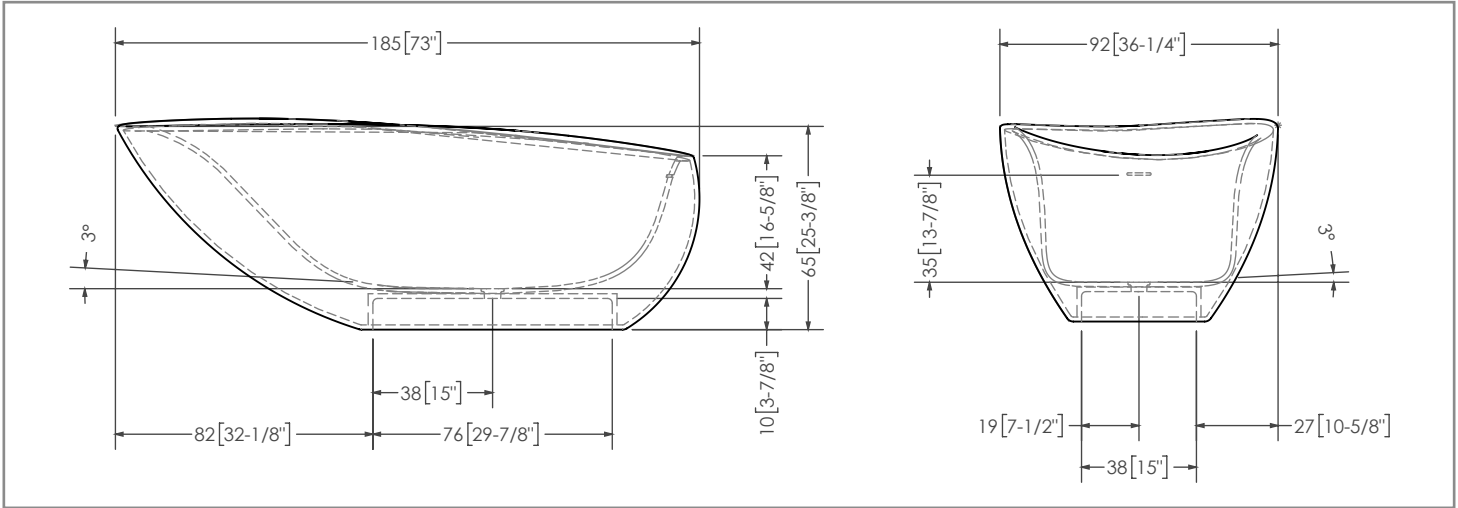

Pantone Color Matching Available

Integrated Overflow

SOPHSTONE Chrome Drain Included

Standard Colors

Special Order

	WEIGHT	WATER
	713 lbs 323 kg	52 gal 198 L
	WEIGHT	WATER
	276 lbs 125 kg	0 gal 0 L

Overall Dimensions

Length	-	185 [73"]
Width	-	92 [36-1/4"]
Height	-	65 [25-3/8"]

Weight (Tub + Water)

Empty	-	125 kg [276 lbs]
Filled	-	323 kg [713 lbs]

Water (Capacity)

Maximum	-	198 L [52 US gal]
---------	---	-------------------