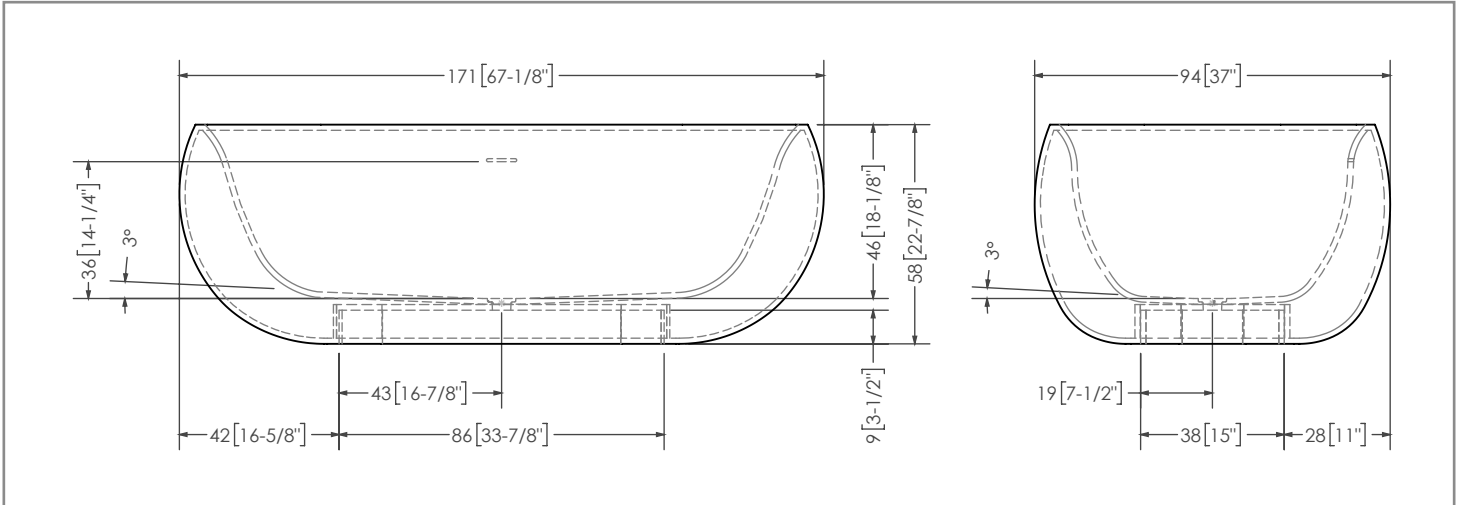

Pantone Color Matching Available

Integrated Overflow

SOPHSTONE Chrome Drain Included

Standard Colors

Special Order

	WEIGHT	WATER
	828 lbs 375 kg	65 gal 244 L
	WEIGHT	WATER
	289 lbs 131 kg	0 gal 0 L

Overall Dimensions

Length	-	171 [67-1/8"]
Width	-	94 [37"]
Height	-	58 [22-7/8"]

Weight (Tub + Water)

Empty	-	131 kg [289 lbs]
Filled	-	375 kg [828 lbs]

Water (Capacity)

Maximum	-	244 L [65 US gal]
---------	---	-------------------