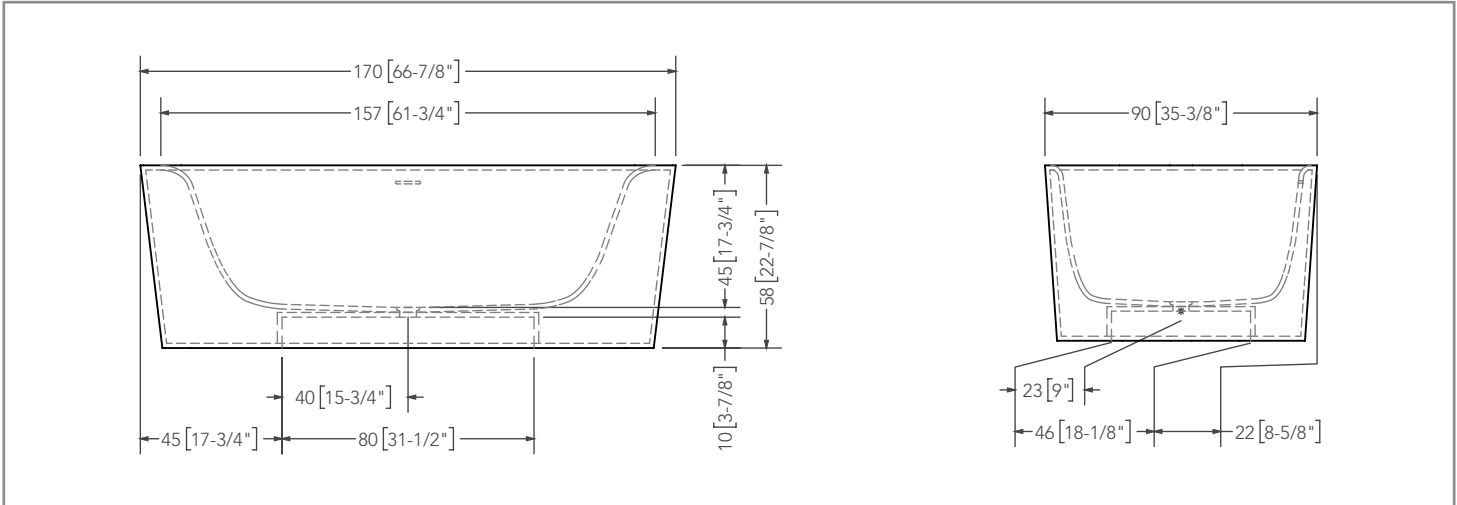

Pantone Color Matching Available

Integrated Overflow

SOPHSTONE Chrome Drain Included

Standard Colors

Special Order

	WEIGHT	WATER
	868 lbs 394 kg	70 gal 264 L
	WEIGHT	WATER
	287 lbs 130 kg	0 gal 0 L

Overall Dimensions

Length	-	170 [66-7/8"]
Width	-	90 [35-3/8"]
Height	-	58 [22-7/8"]

Weight (Tub + Water)

Empty	-	130 kg [287 lbs]
Filled	-	394 kg [868 lbs]

Water (Capacity)

Maximum	-	264 L [70 gal]
---------	---	----------------