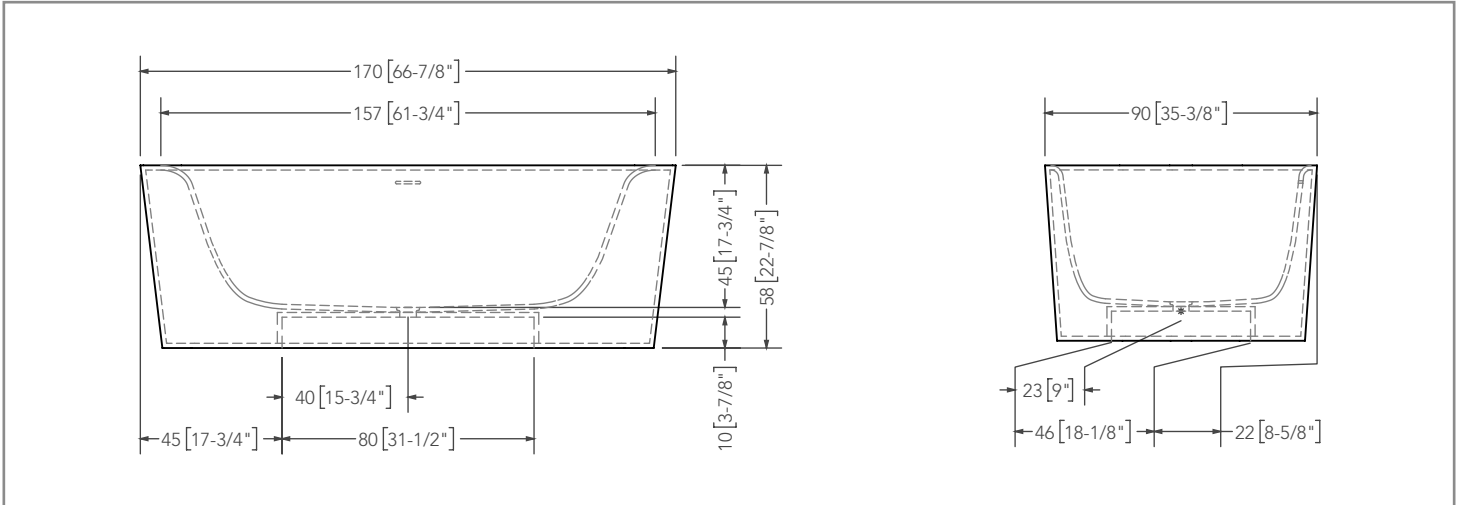

Pantone Color Matching Available

Integrated Overflow

SOPHSTONE Chrome Drain Included

Standard Colors

Special Order

	WEIGHT	WATER
	1150 lbs 522kg	80 gal 305 L
	WEIGHT	WATER
	470 lbs 213 kg	0 gal 0 L

Notes

<u>Overall Dimensions</u>	
Length	- 150 [59"]
Width	- 80 [31-1/2"]
Height	- 64 [25"]
<u>Weight (Tub + Water)</u>	
Empty	- 213 kg [470 lbs]
Filled	- 215 kg [474 lbs]
<u>Water (Capacity)</u>	
Maximum	- 305 L [80 gal]
<u>Faucet</u>	
Mount Type	- Wall/Floor
<u>Overflow</u>	
Design Type	- Integrated, Slot Style
<u>Material</u>	
Material	- Sophstone
Finish	- Honed
<u>Product Info</u>	
Part No.	- Soph-P1T