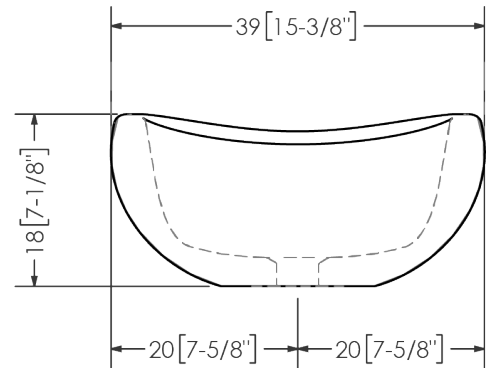

Pantone Color Matching Available

Standard Colors

Special Order

Notes

Overall Dimensions

Length - 57 [22-1/2"]
 Width - 39 [15-3/8"]
 Height - 18 [7-1/8"]

Weight (Tub + Water)

Empty - 20 kg [44 lbs]
 Filled - 26 kg [57 lbs]