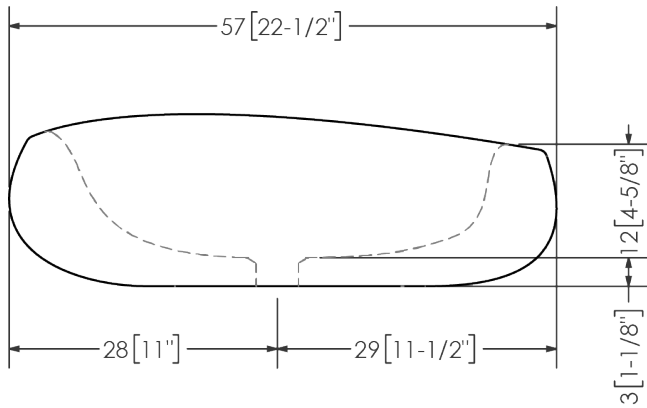

Pantone Color Matching Available

Standard Colors

Special Order

Notes

Overall Dimensions

Length - 57 [22-1/2"]
 Width - 39 [15-3/8"]
 Height - 18 [7-1/8"]

Weight (Tub + Water)

Empty - 20 kg [44 lbs]
 Filled - 26 kg [57 lbs]

Water (Capacity)

Maximum - 6 L [2 US Gal]

Faucet

Mount Type - Wall/Floor

Overflow

Design Type - NA

Material

Material - Sophstone
 Finish - Honed