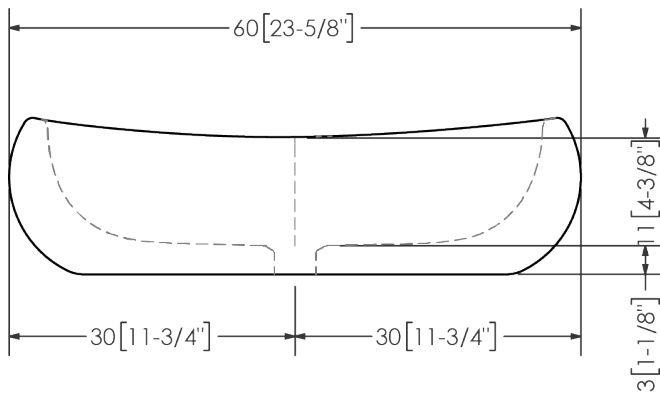

Pantone Color Matching Available

Standard Colors

Special Order

Notes

Overall Dimensions

Length - 60 [23-5/8"]
 Width - 38 [15"]
 Height - 17 [6-1/2"]

Weight (Tub + Water)

Empty - 20 kg [45 lbs]
 Filled - 26 kg [59 lbs]

Water (Capacity)

Maximum - 6 L [2 US Gal]

Faucet

Mount Type - Wall/Floor

Overflow

Design Type - NA

Material

Material - Sophstone
 Finish - Honed