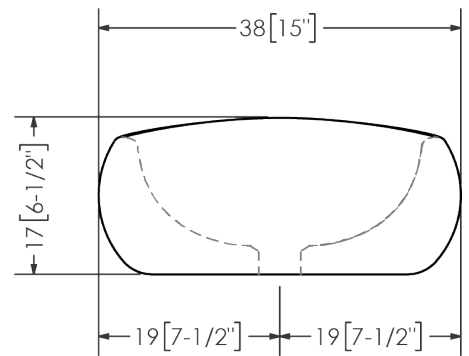

Pantone Color Matching Available

Standard Colors

Special Order

Notes

Overall Dimensions

Length - 60 [23-5/8"]
 Width - 38 [15"]
 Height - 17 [6-1/2"]

Weight (Tub + Water)

Empty - 20 kg [45 lbs]
 Filled - 26 kg [59 lbs]