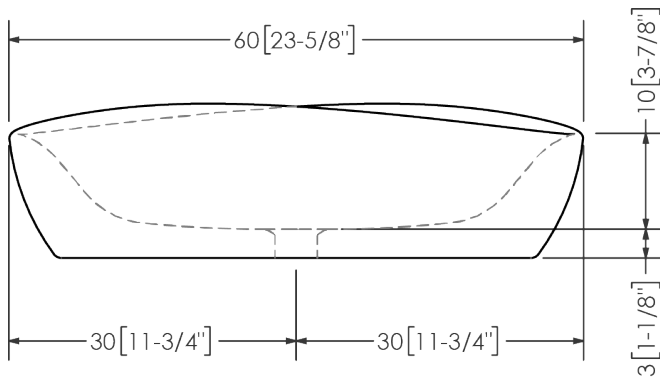

Marcela
Soph-M3V

Marcela Vessel Basin

- SOPHSTONE composite stone with honed finish.
- Three readily available color options and seven other standard colors.
- Meticulously handcrafted.
- Natural, easy to clean surface with stain resistant qualities.
- Eco-sensitive with high recycled material content.

Pantone Color Matching Available

Standard Colors

Special Order

Notes

Overall Dimensions

Length - 60 [23-5/8"]
 Width - 37 [14-5/8"]
 Height - 16 [6-1/4"]

Weight (Tub + Water)

Empty - 18 kg [40 lbs]
 Filled - 22 kg [48 lbs]