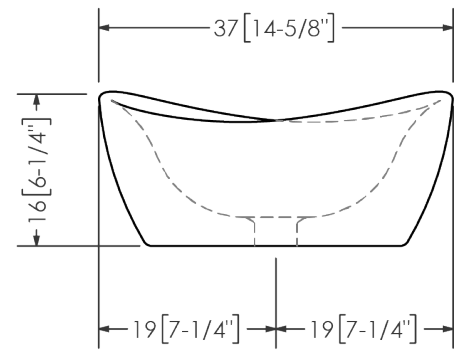

Marcela
Soph-M3V

Marcela Vessel Basin

- SOPHSTONE composite stone with honed finish.
- Three readily available color options and seven other standard colors.
- Meticulously handcrafted.
- Natural, easy to clean surface with stain resistant qualities.
- Eco-sensitive with high recycled material content.

Pantone Color Matching Available

Standard Colors

Special Order

Notes

Overall Dimensions

Length - 60 [23-5/8"]
 Width - 37 [14-5/8"]
 Height - 16 [6-1/4"]

Weight (Tub + Water)

Empty - 18 kg [40 lbs]
 Filled - 22 kg [48 lbs]