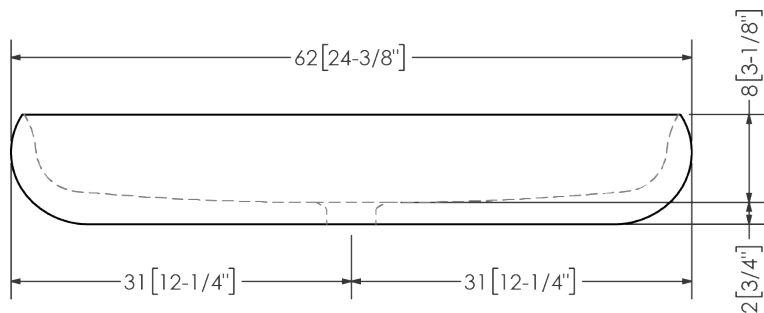

Pantone Color Matching Available

Standard Colors

Special Order

Notes

Overall Dimensions

Length	-	62 [35-3/8"]
Width	-	36 [14-1/4"]
Height	-	10 [3-7/8"]

Weight (Tub + Water)

Empty	-	10 kg [23 lbs]
Filled	-	17 kg [39 lbs]

Water (Capacity)

Maximum	-	7 L [2 US Gal]
---------	---	----------------

Faucet

Mount Type	-	Wall/Floor
------------	---	------------

Overflow

Design Type	-	NA
-------------	---	----

Material

Material	-	Sophstone
Finish	-	Honed