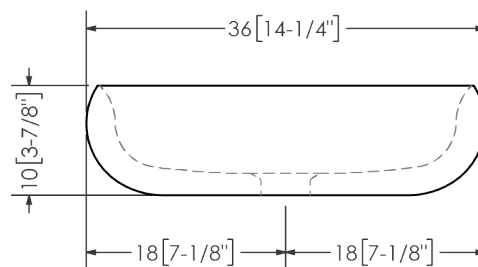

Pantone Color Matching Available

Standard Colors

Special Order

Notes

Overall Dimensions

Length	-	62 [35-3/8"]
Width	-	36 [14-1/4"]
Height	-	10 [3-7/8"]

Weight (Tub + Water)

Empty	-	10 kg [23 lbs]
Filled	-	17 kg [39 lbs]

Water (Capacity)

Maximum	-	7 L [2 US Gal]
---------	---	----------------

Faucet

Mount Type	-	Wall/Floor
------------	---	------------

Overflow

Design Type	-	NA
-------------	---	----

Material

Material	-	Sophstone
Finish	-	Honed