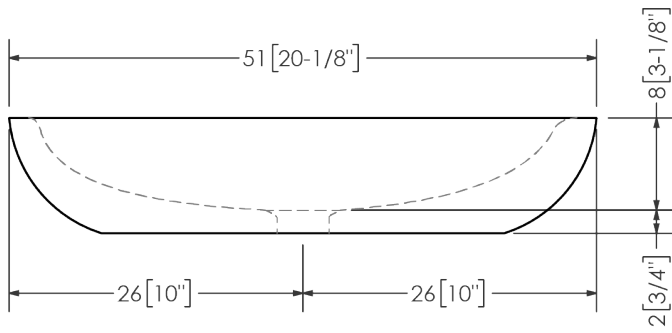

Pantone Color Matching Available

Standard Colors

Special Order

Notes

Overall Dimensions

Length - 51 [20-1/8"]
 Width - 36 [14"]
 Height - 10 [3-7/8"]

Weight (Tub + Water)

Empty - 6 kg [16 lbs]
 Filled - 10 kg [24 lbs]