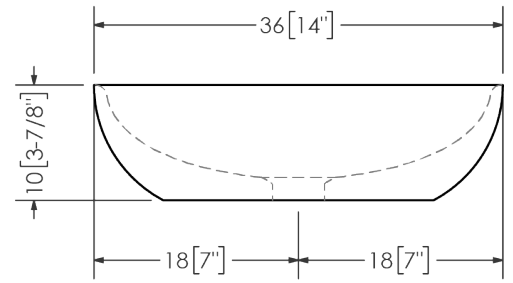

Pantone Color Matching Available

Standard Colors

Special Order

Notes

Overall Dimensions

Length - 51 [20-1/8"]
 Width - 36 [14"]
 Height - 10 [3-7/8"]

Weight (Tub + Water)

Empty - 6 kg [16 lbs]
 Filled - 10 kg [24 lbs]