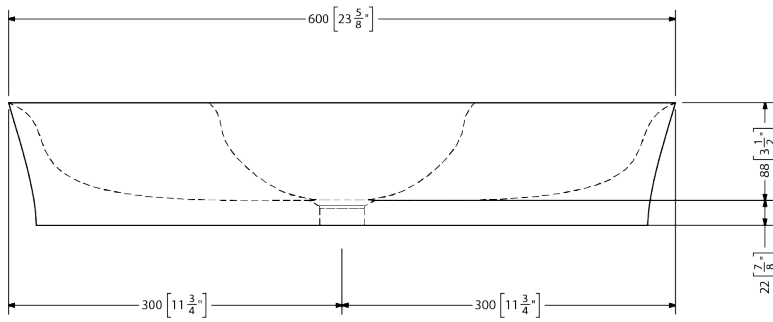

Pantone Color Matching Available

Standard Colors

Special Order

Notes

Overall Dimensions

- Length - 60 [23-5/8"]
- Width - 36 [14-1/8"]
- Height - 11 [4-3/8"]

Weight (Tub + Water)

- Empty - 11 kg [24 lbs]
- Filled - 19 kg [41 lbs]