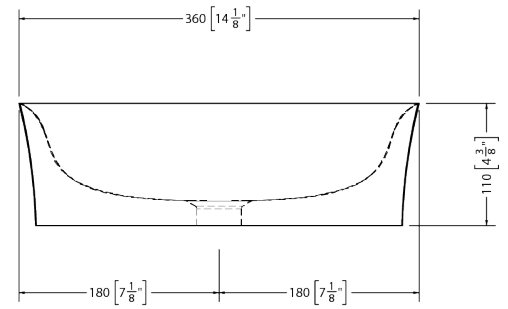

Pantone Color Matching Available

Standard Colors

Special Order

Notes

Overall Dimensions

- Length - 60 [23-5/8"]
- Width - 36 [14-1/8"]
- Height - 11 [4-3/8"]

Weight (Tub + Water)

- Empty - 11 kg [24 lbs]
- Filled - 19 kg [41 lbs]