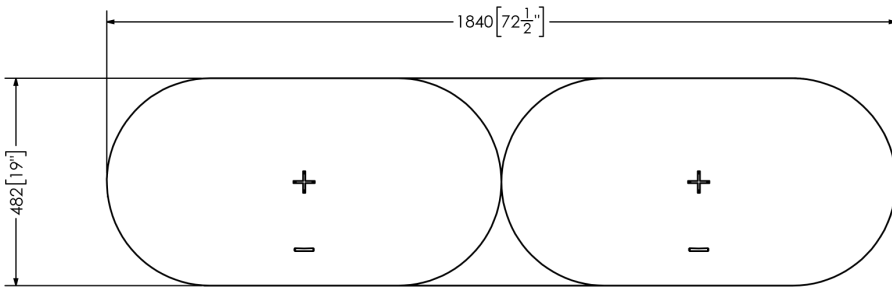

Ahri

SOPH-A1WMD

Wall Mounted Washbasin

## SPECIFICATIONS

Material:	Mineral Glass Composite
Finish:	Satin Hand Finished
Dimension:	1840mm x 482mm x 400mm
Weight:	40 kg (89 lbs)
Drain Opening:	SOPHSTONE + Drain
Available Options:	Colour Dua Pantone Matching

\* SOPHSTONE + Drain has an integrated 1-1/2" threaded P-trap adapter.