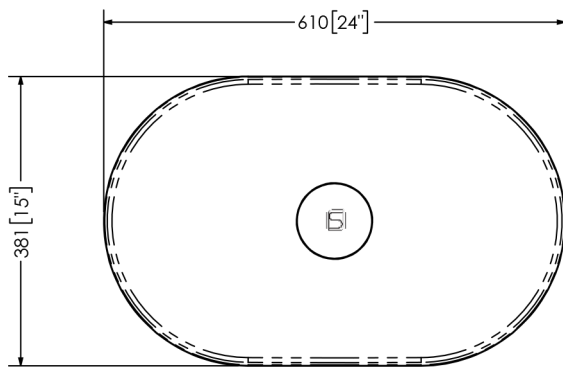

# Christoph

SOPH-C1V Vessel Sink

## SPECIFICATIONS

|                    |                                |
|--------------------|--------------------------------|
| Material:          | Mineral Glass Composite        |
| Finish:            | Satin Hand Finished            |
| Dimension:         | 610mm x 381mm x 138mm          |
| Weight:            | 14 kg (30 lbs)                 |
| Drain Opening:     | Obscure Cover                  |
| Available Options: | Colour Dua<br>Pantone Matching |