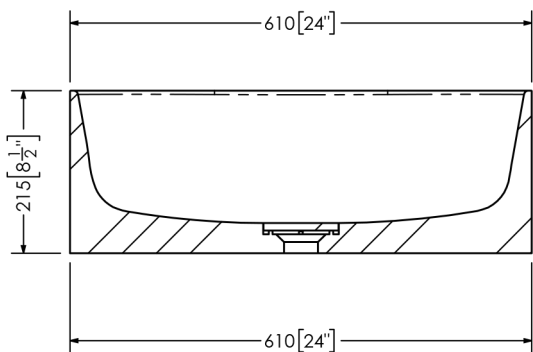

Christoph

SOPH-C1VT Vessel Sink (Tall)

SPECIFICATIONS

- Material: Mineral Glass Composite
 - Finish: Satin Hand Finished
 - Dimension: 610mm x 381mm x 215mm
 - Weight: 17 kg (38 lbs)
 - Drain Opening: Obscure Cover
 - Available Options: Colour Dua
Pantone Matching
- * Obscure Cover requires a standard drop-in drain.