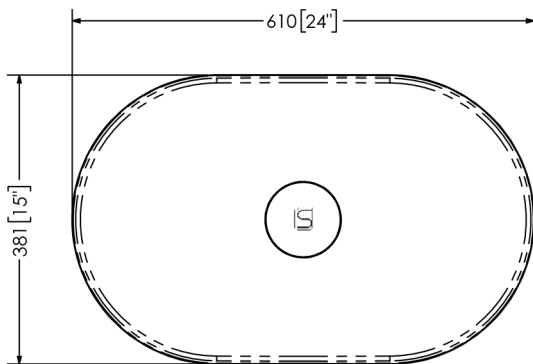

Christoph

SOPH-C1VT Vessel Sink (Tall)

SPECIFICATIONS

- Material: Mineral Glass Composite
 - Finish: Satin Hand Finished
 - Dimension: 610mm x 381mm x 215mm
 - Weight: 17 kg (38 lbs)
 - Drain Opening: Obscure Cover
 - Available Options: Colour Dua
Pantone Matching
- * Obscure Cover requires a standard drop-in drain.