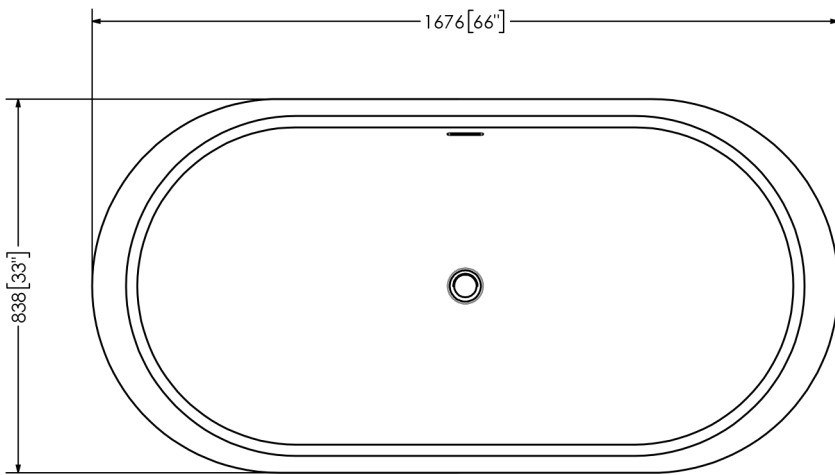

Danielle

SOPH-D1T FreeStanding Bathtub

SPECIFICATIONS

Material:	Mineral Glass Composite
Finish:	Satin Hand Finished
Dimension:	1676mm x 838mm x 610mm
Weight:	129 kg (284 lbs)
Weight with water:	394 kg (868 lbs)
Depth to Overflow:	433 mm
Water Capacity:	265 L (70 GL)
Available Options:	Colour Dua Pantone Matching