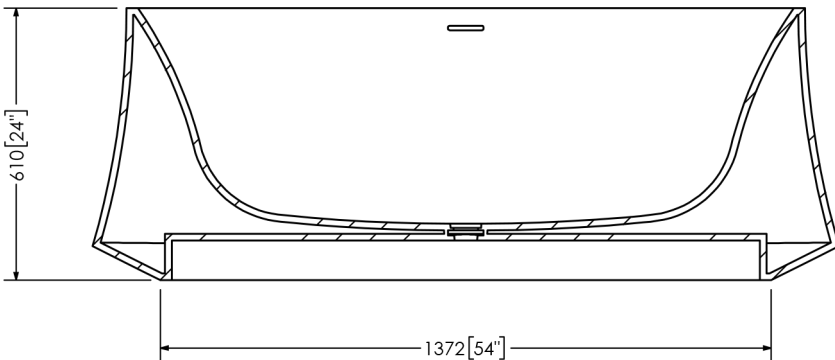

Danielle

SOPH-D1T FreeStanding Bathtub

SPECIFICATIONS

Material:	Mineral Glass Composite
Finish:	Satin Hand Finished
Dimension:	1676mm x 838mm x 610mm
Weight:	129 kg (284 lbs)
Weight with water:	394 kg (868 lbs)
Depth to Overflow:	433 mm
Water Capacity:	265 L (70 GL)
Available Options:	Colour Dua Pantone Matching