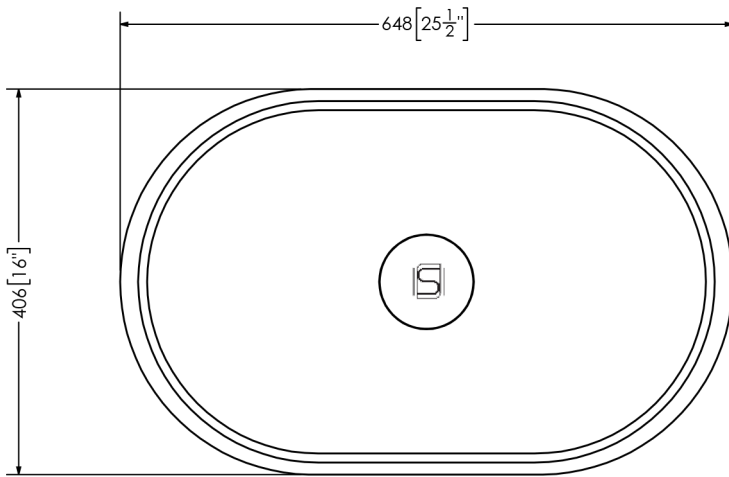

# Danielle

SOPH-D1V Vessel Sink

## SPECIFICATIONS

Material:	Mineral Glass Composite
Finish:	Satin Hand Finished
Dimension:	648mm x 406mm x 110mm
Weight:	17 kg (38 lbs)
Drain Opening:	Obscure Cover
Available Options:	Colour Dua Pantone Matching