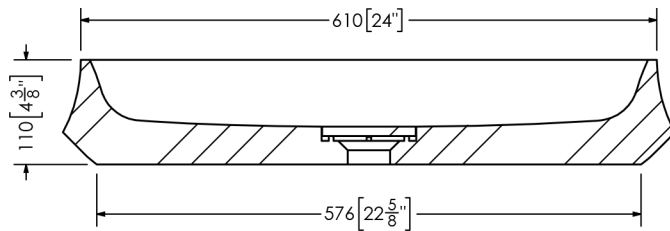

# Danielle

SOPH-D1V Vessel Sink

## SPECIFICATIONS

Material:	Mineral Glass Composite
Finish:	Satin Hand Finished
Dimension:	648mm x 406mm x 110mm
Weight:	17 kg (38 lbs)
Drain Opening:	Obscure Cover
Available Options:	Colour Dua Pantone Matching