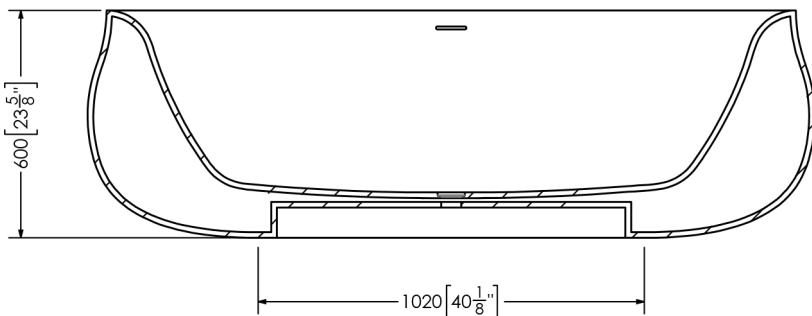

# Elizabeth

SOPH-E1T FreeStanding Bathtub

## SPECIFICATIONS

Material:	Mineral Glass Composite
Finish:	Satin Hand Finished
Dimension:	1920mm x 1060mm x 600mm
Weight:	155 kg (341 lbs)
Weight with water:	528 kg (1164 lbs)
Depth to Overflow:	430 mm
Water Capacity:	373 L (98 GL)
Available Options:	Colour Dua Pantone Matching