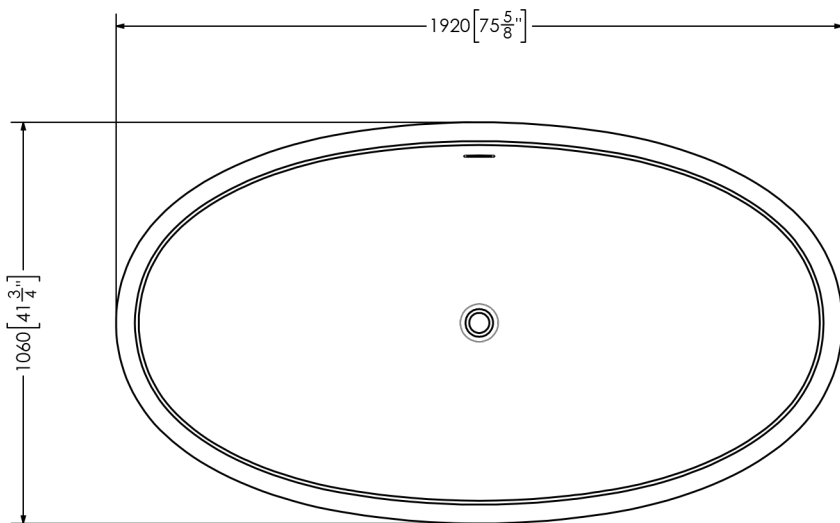

# Elizabeth

SOPH-E1T FreeStanding Bathtub

## SPECIFICATIONS

Material:	Mineral Glass Composite
Finish:	Satin Hand Finished
Dimension:	1920mm x 1060mm x 600mm
Weight:	155 kg (341 lbs)
Weight with water:	528 kg (1164 lbs)
Depth to Overflow:	430 mm
Water Capacity:	373 L (98 GL)
Available Options:	Colour Dua Pantone Matching