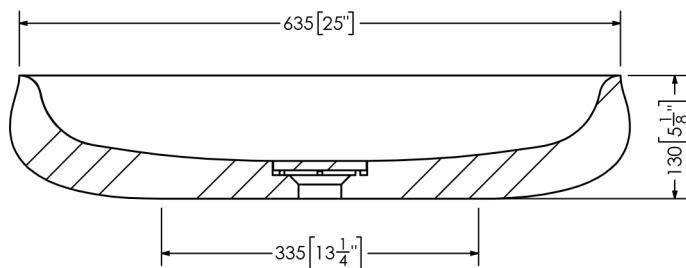

Elizabeth

SOPH-E1V Vessel Sink

SPECIFICATIONS

Material:	Mineral Glass Composite
Finish:	Satin Hand Finished
Dimension:	655mm x 360mm x 130mm
Weight:	12 kg (25 lbs)
Drain Opening:	Obscure Cover
Available Options:	Colour Dua Pantone Matching

* Obscure Cover requires a standard drop-in drain.