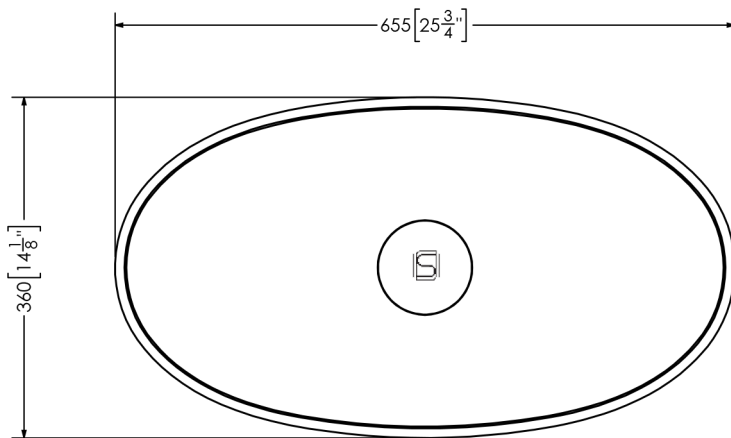

Elizabeth

SOPH-E1V Vessel Sink

SPECIFICATIONS

Material:	Mineral Glass Composite
Finish:	Satin Hand Finished
Dimension:	655mm x 360mm x 130mm
Weight:	12 kg (25 lbs)
Drain Opening:	Obscure Cover
Available Options:	Colour Dua Pantone Matching

* Obscure Cover requires a standard drop-in drain.