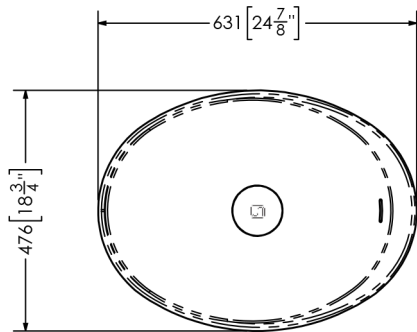

Madison

SOPH-M1FB FreeStanding Basin

SPECIFICATIONS

Material: Mineral Glass Composite
 Finish: Satin Hand Finished
 Dimension: 476mm x 631mm x 870mm
 Weight: 30 kg (67 lbs)
 Drain Opening: Obscure Cover
 Available Options: Colour Dua
 Pantone Matching