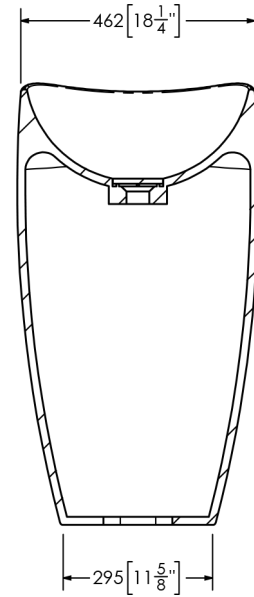

Madison

SOPH-M1FB FreeStanding Basin

SPECIFICATIONS

Material: Mineral Glass Composite
 Finish: Satin Hand Finished
 Dimension: 476mm x 631mm x 870mm
 Weight: 30 kg (67 lbs)
 Drain Opening: Obscure Cover
 Available Options: Colour Dua
 Pantone Matching

- * Obscure Cover requires a standard drop-in drain.
- * Standard bottom cutout for in-floor plumbing.
- * Optional rear cutout for in-wall plumbing.