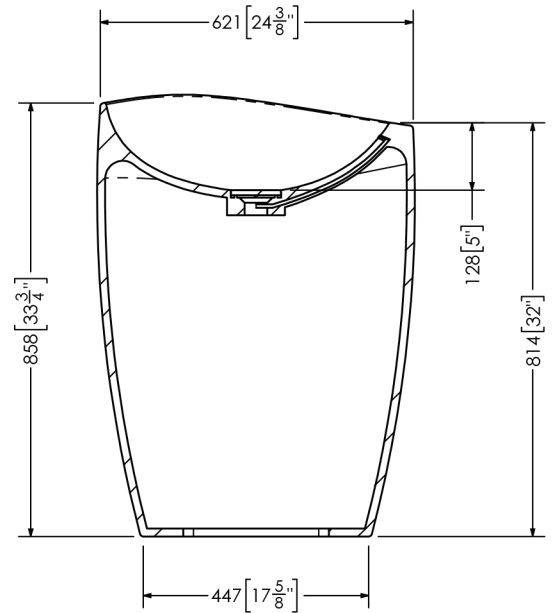

Madison

SOPH-M1FB FreeStanding Basin

SPECIFICATIONS

Material: Mineral Glass Composite
 Finish: Satin Hand Finished
 Dimension: 476mm x 631mm x 870mm
 Weight: 30 kg (67 lbs)
 Drain Opening: Obscure Cover
 Available Options: Colour Dua
 Pantone Matching

- * Obscure Cover requires a standard drop-in drain.
- * Standard bottom cutout for in-floor plumbing.
- * Optional rear cutout for in-wall plumbing.