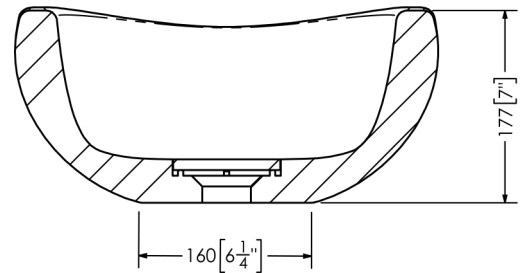

Madison

SOPH-M1V Vessel Sink

SPECIFICATIONS

Material:	Mineral Glass Composite
Finish:	Satin Hand Finished
Dimension:	573mm x 391mm x 180mm
Weight:	14 kg (30 lbs)
Drain Opening:	Obscure Cover
Available Options:	Colour Dua Pantone Matching