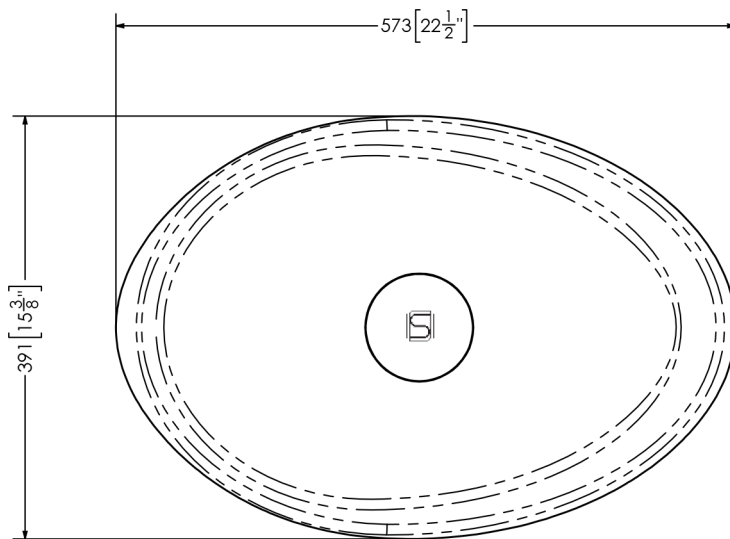

Madison

SOPH-M1V Vessel Sink

SPECIFICATIONS

Material:	Mineral Glass Composite
Finish:	Satin Hand Finished
Dimension:	573mm x 391mm x 180mm
Weight:	14 kg (30 lbs)
Drain Opening:	Obscure Cover
Available Options:	Colour Dua Pantone Matching