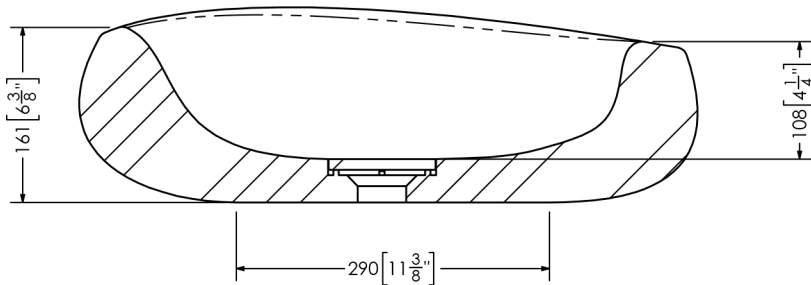

Madison

SOPH-M1V Vessel Sink

SPECIFICATIONS

Material:	Mineral Glass Composite
Finish:	Satin Hand Finished
Dimension:	573mm x 391mm x 180mm
Weight:	14 kg (30 lbs)
Drain Opening:	Obscure Cover
Available Options:	Colour Dua Pantone Matching