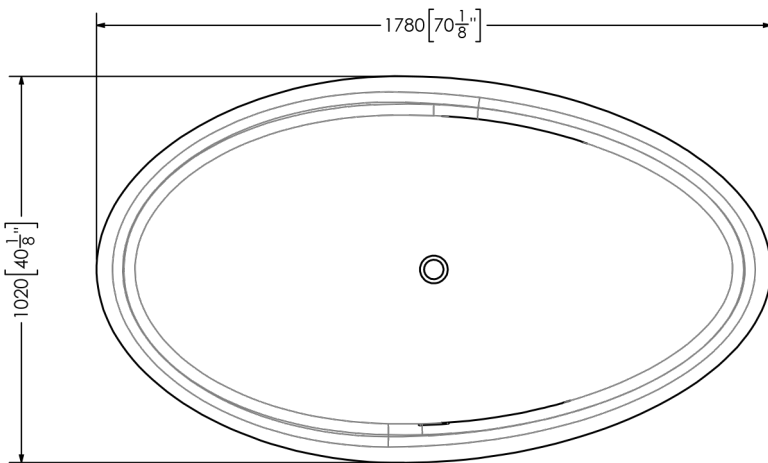

Marina

SOPH-M2T FreeStanding Bathtub

SPECIFICATIONS

Material:	Mineral Glass Composite
Finish:	Satin Hand Finished
Dimension:	1780mm x 1020mm x 657mm
Weight:	134 kg (295 lbs)
Weight with water:	444 kg (978 lbs)
Depth to Overflow:	387 mm
Water Capacity:	310 L (82 GL)
Available Options:	Colour Dua Pantone Matching