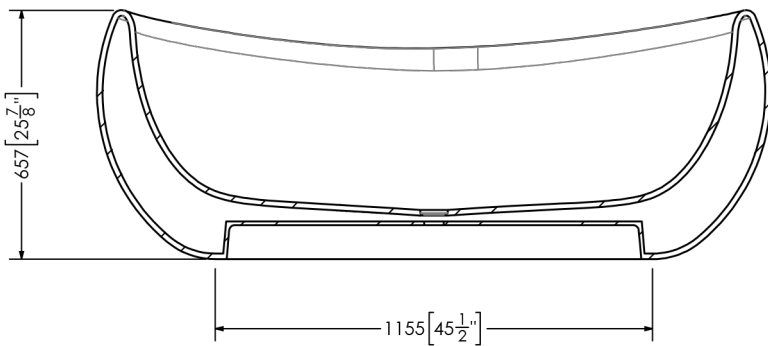

Marina

SOPH-M2T FreeStanding Bathtub

SPECIFICATIONS

Material:	Mineral Glass Composite
Finish:	Satin Hand Finished
Dimension:	1780mm x 1020mm x 657mm
Weight:	134 kg (295 lbs)
Weight with water:	444 kg (978 lbs)
Depth to Overflow:	387 mm
Water Capacity:	310 L (82 GL)
Available Options:	Colour Dua Pantone Matching