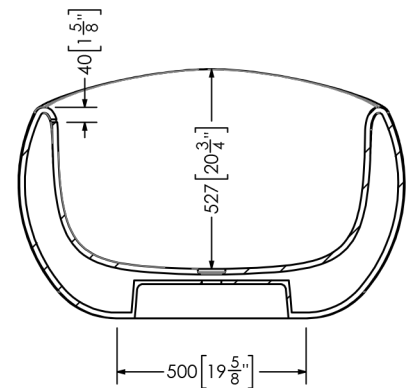

Marina

SOPH-M2T FreeStanding Bathtub

SPECIFICATIONS

Material:	Mineral Glass Composite
Finish:	Satin Hand Finished
Dimension:	1780mm x 1020mm x 657mm
Weight:	134 kg (295 lbs)
Weight with water:	444 kg (978 lbs)
Depth to Overflow:	387 mm
Water Capacity:	310 L (82 GL)
Available Options:	Colour Dua Pantone Matching