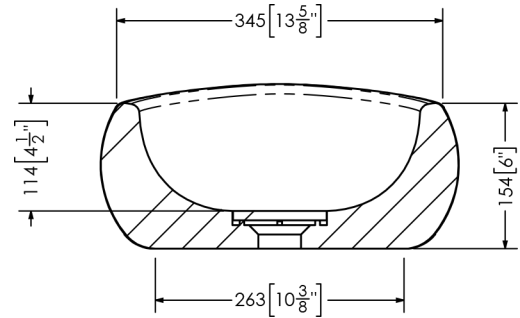

Marina

SOPH-M2V Vessel Sink

SPECIFICATIONS

- Material: Mineral Glass Composite
 - Finish: Satin Hand Finished
 - Dimension: 600mm x 380mm x 174mm
 - Weight: 15 kg (32 lbs)
 - Drain Opening: Obscure Cover
 - Available Options: Colour Dua
Pantone Matching
- * Obscure Cover requires a standard drop-in drain.