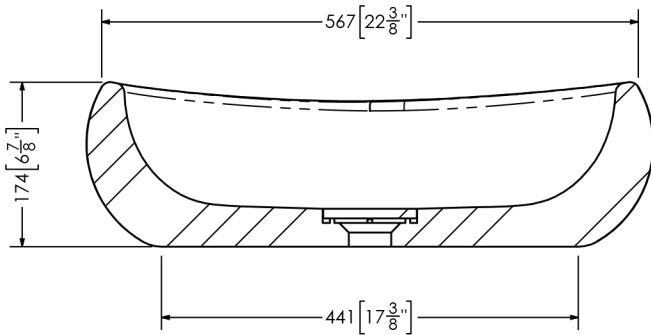

Marina

SOPH-M2V Vessel Sink

SPECIFICATIONS

- Material: Mineral Glass Composite
 - Finish: Satin Hand Finished
 - Dimension: 600mm x 380mm x 174mm
 - Weight: 15 kg (32 lbs)
 - Drain Opening: Obscure Cover
 - Available Options: Colour Dua
Pantone Matching
- * Obscure Cover requires a standard drop-in drain.