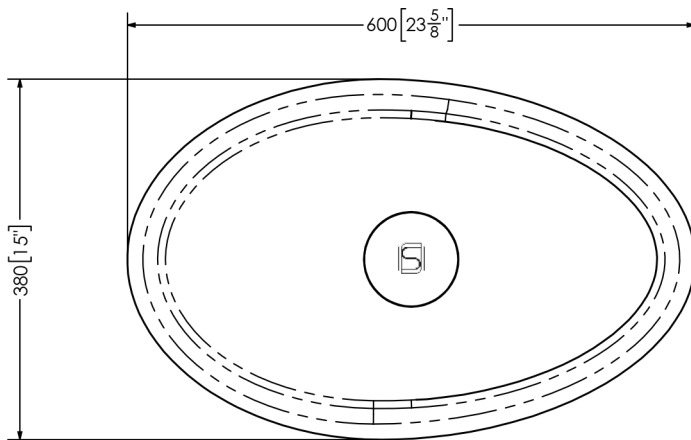

Marina

SOPH-M2V Vessel Sink

SPECIFICATIONS

- Material: Mineral Glass Composite
 - Finish: Satin Hand Finished
 - Dimension: 600mm x 380mm x 174mm
 - Weight: 15 kg (32 lbs)
 - Drain Opening: Obscure Cover
 - Available Options: Colour Dua
Pantone Matching
- * Obscure Cover requires a standard drop-in drain.