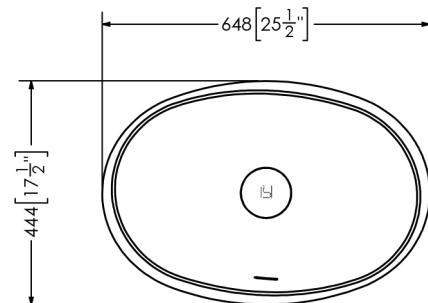

Marcela

SOPH-M3FB FreeStanding Basin

SPECIFICATIONS

Material: Mineral Glass Composite
 Finish: Satin Hand Finished
 Dimension: 648mm x 444mm x 914mm
 Weight: 28 kg (62 lbs)
 Drain Opening: Obscure Cover
 Available Options: Colour Dua
 Pantone Matching