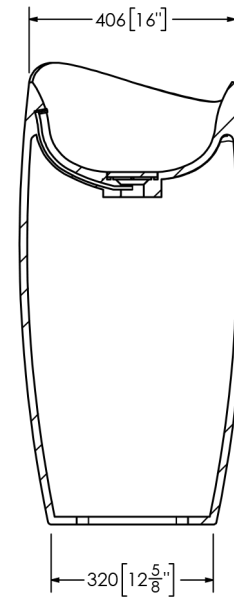

Marcela

SOPH-M3FB FreeStanding Basin

SPECIFICATIONS

Material: Mineral Glass Composite
 Finish: Satin Hand Finished
 Dimension: 648mm x 444mm x 914mm
 Weight: 28 kg (62 lbs)
 Drain Opening: Obscure Cover
 Available Options: Colour Dua
 Pantone Matching

- * Obscure Cover requires a standard drop-in drain.
- * Standard bottom cutout for in-floor plumbing.
- * Optional rear cutout for in-wall plumbing.