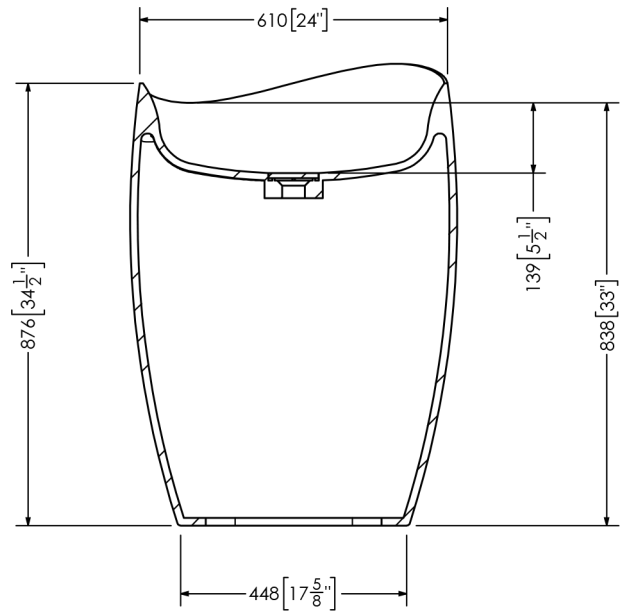

Marcela

SOPH-M3FB FreeStanding Basin

SPECIFICATIONS

Material: Mineral Glass Composite
 Finish: Satin Hand Finished
 Dimension: 648mm x 444mm x 914mm
 Weight: 28 kg (62 lbs)
 Drain Opening: Obscure Cover
 Available Options: Colour Dua
 Pantone Matching

- * Obscure Cover requires a standard drop-in drain.
- * Standard bottom cutout for in-floor plumbing.
- * Optional rear cutout for in-wall plumbing.