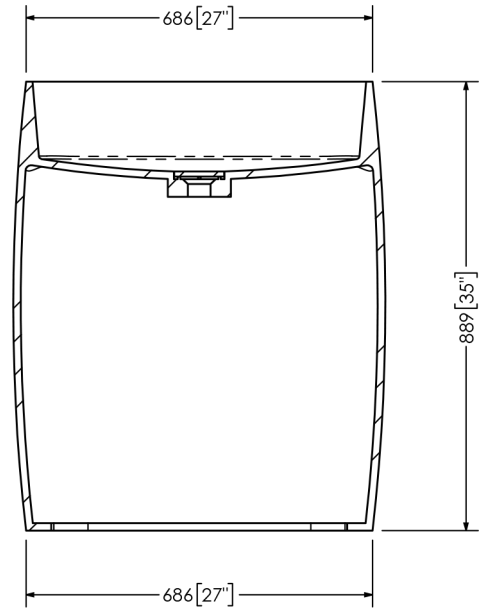

Mason

SOPH-M6FB FreeStanding Basin

SPECIFICATIONS

- Material: Mineral Glass Composite
- Finish: Satin Hand Finished
- Dimension: 737mm x 457mm x 889mm
- Weight: 34 kg (76 lbs)
- Drain Opening: Obscure Cover
- Available Options: Colour Dua
Pantone Matching