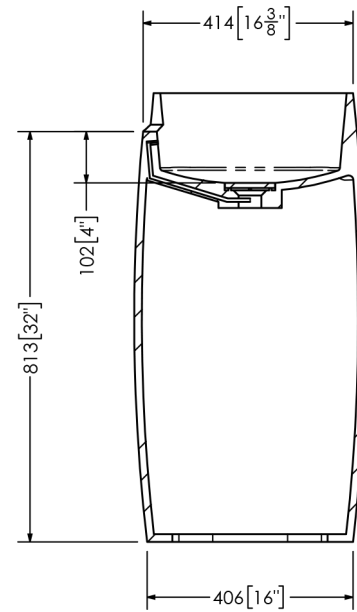

Mason

SOPH-M6FB FreeStanding Basin

SPECIFICATIONS

- Material: Mineral Glass Composite
- Finish: Satin Hand Finished
- Dimension: 737mm x 457mm x 889mm
- Weight: 34 kg (76 lbs)
- Drain Opening: Obscure Cover
- Available Options: Colour Dua
Pantone Matching

- * Obscure Cover requires a standard drop-in drain.
- * Standard bottom cutout for in-floor plumbing.
- * Optional rear cutout for in-wall plumbing.