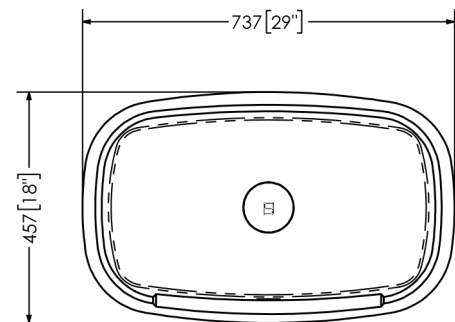

Mason

SOPH-M6FB FreeStanding Basin

SPECIFICATIONS

- Material: Mineral Glass Composite
- Finish: Satin Hand Finished
- Dimension: 737mm x 457mm x 889mm
- Weight: 34 kg (76 lbs)
- Drain Opening: Obscure Cover
- Available Options: Colour Dua
Pantone Matching