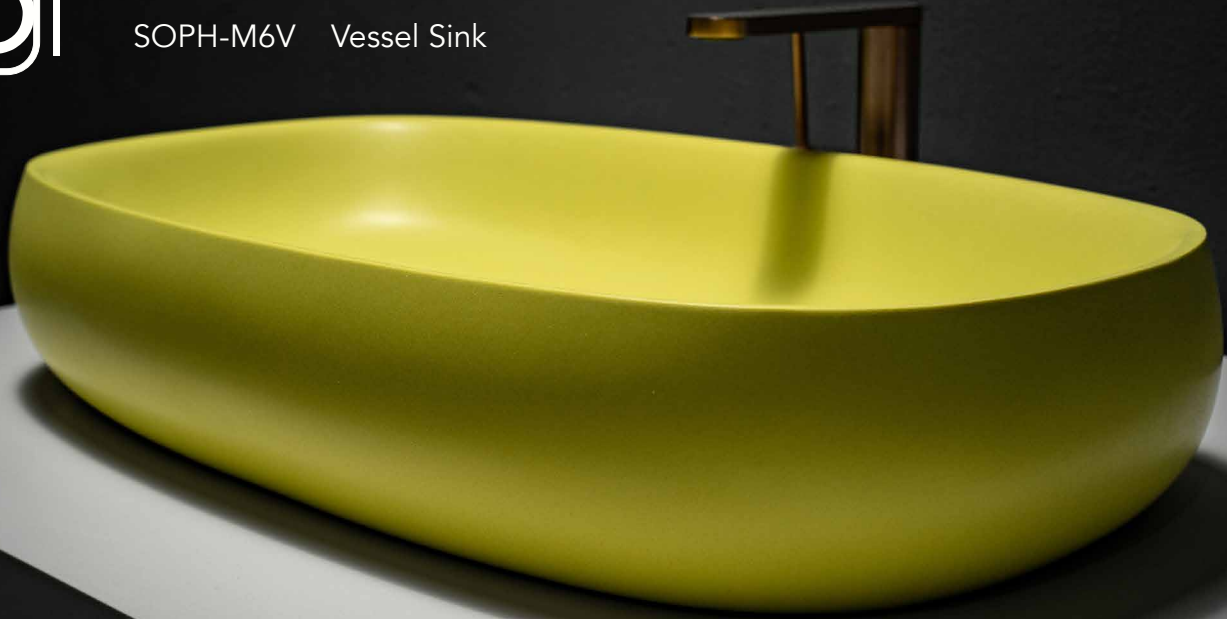

Mason

SOPH-M6V Vessel Sink

SPECIFICATIONS

Material:	Mineral Glass Composite
Finish:	Satin Hand Finished
Dimension:	620mm x 363mm x 130mm
Weight:	11 kg (24 lbs)
Drain Opening:	Obscure Cover
Available Options:	Colour Dua Pantone Matching

* Obscure Cover requires a standard drop-in drain.