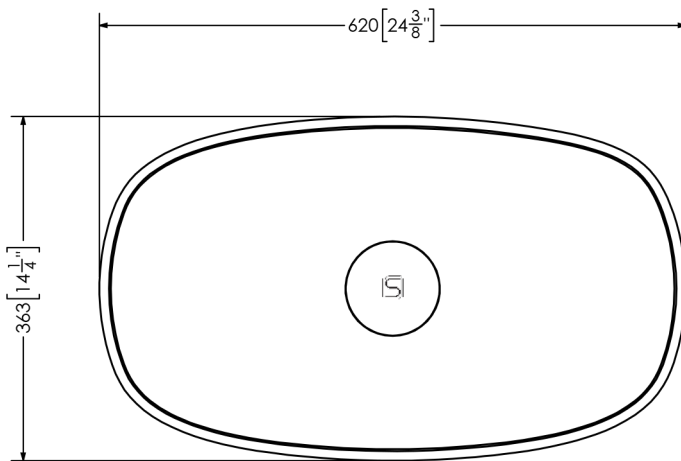

Mason

SOPH-M6V Vessel Sink

SPECIFICATIONS

Material:	Mineral Glass Composite
Finish:	Satin Hand Finished
Dimension:	620mm x 363mm x 130mm
Weight:	11 kg (24 lbs)
Drain Opening:	Obscure Cover
Available Options:	Colour Dua Pantone Matching

* Obscure Cover requires a standard drop-in drain.