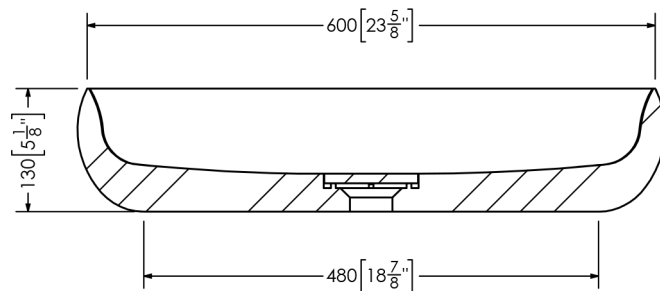

Mason

SOPH-M6V Vessel Sink

SPECIFICATIONS

Material:	Mineral Glass Composite
Finish:	Satin Hand Finished
Dimension:	620mm x 363mm x 130mm
Weight:	11 kg (24 lbs)
Drain Opening:	Obscure Cover
Available Options:	Colour Dua Pantone Matching

* Obscure Cover requires a standard drop-in drain.