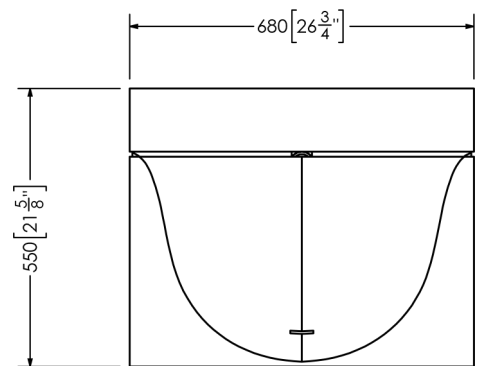

Marea

SOPH-M7FB FreeStanding Basin

SPECIFICATIONS

- Material: Mineral Glass Composite
- Finish: Satin Hand Finished
- Dimension: 680mm x 550mm x 900mm
- Weight: 42 kg (93 lbs)
- Drain Opening: Evanesce
- Available Options: Colour Dua
Pantone Matching

- * Evanesce has an integrated 1-1/2" threaded P-trap adapter.
- * Standard bottom cutout for in-floor plumbing.
- * Optional rear cutout for in-wall plumbing.

SOPHSTONE INC.
www.sophstone.com

Americas
sales@sophstone.com
Phone: 1.844.539.1801