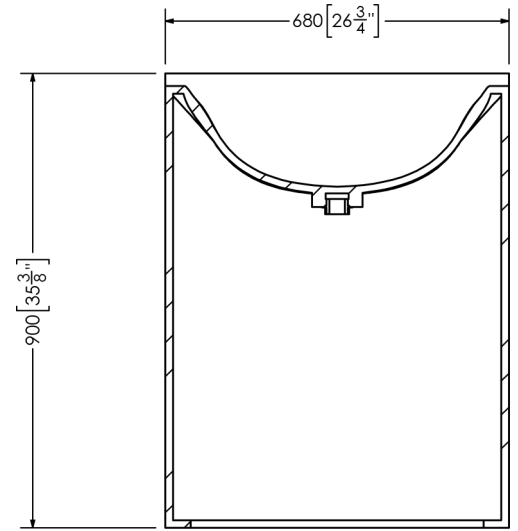

Marea

SOPH-M7FB FreeStanding Basin

SPECIFICATIONS

- Material: Mineral Glass Composite
- Finish: Satin Hand Finished
- Dimension: 680mm x 550mm x 900mm
- Weight: 42 kg (93 lbs)
- Drain Opening: Evanesce
- Available Options: Colour Dua
Pantone Matching

- * Evanesce has an integrated 1-1/2" threaded P-trap adapter.
- * Standard bottom cutout for in-floor plumbing.
- * Optional rear cutout for in-wall plumbing.

SOPHSTONE INC.
www.sophstone.com

Americas
sales@sophstone.com
Phone: 1.844.539.1801