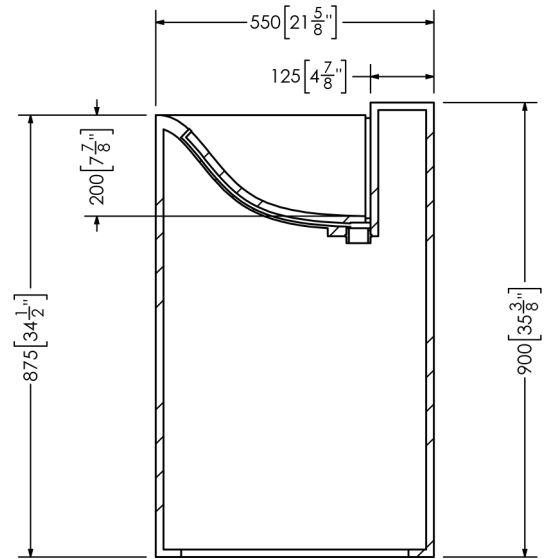

Marea

SOPH-M7FB FreeStanding Basin

SPECIFICATIONS

- Material: Mineral Glass Composite
- Finish: Satin Hand Finished
- Dimension: 680mm x 550mm x 900mm
- Weight: 42 kg (93 lbs)
- Drain Opening: Evanesce
- Available Options: Colour Dua
Pantone Matching

- * Evanesce has an integrated 1-1/2" threaded P-trap adapter.
- * Standard bottom cutout for in-floor plumbing.
- * Optional rear cutout for in-wall plumbing.

SOPHSTONE INC.
www.sophstone.com

Americas
sales@sophstone.com
Phone: 1.844.539.1801