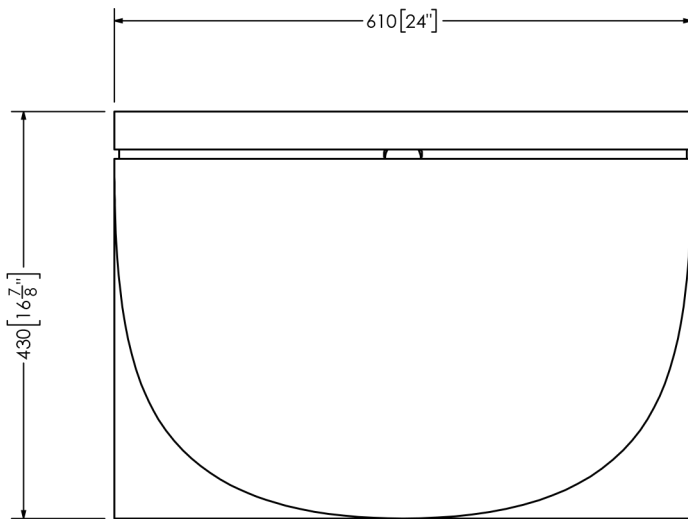

Marea

SOPH-M7V Vessel Sink

SPECIFICATIONS

Material:	Mineral Glass Composite
Finish:	Satin Hand Finished
Dimension:	610mm x 430mm x 160mm
Weight:	15 kg (33 lbs)
Drain Opening:	Evanesce
Available Options:	Colour Dua Pantone Matching

* Evanesce has an integrated 1-1/2" threaded P-trap adapter.

SOPHSTONE INC.
www.sophstone.com

Americas
sales@sophstone.com
Phone: 1.844.539.1801

Bali, Indonesia
asia.sales@sophstone.com
WhatsApp: +62 819 4900 3573