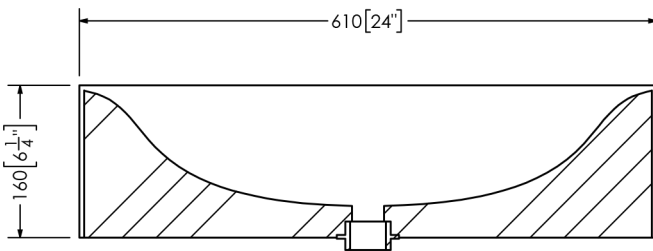

Marea

SOPH-M7V Vessel Sink

SPECIFICATIONS

Material:	Mineral Glass Composite
Finish:	Satin Hand Finished
Dimension:	610mm x 430mm x 160mm
Weight:	15 kg (33 lbs)
Drain Opening:	Evanesce
Available Options:	Colour Dua Pantone Matching