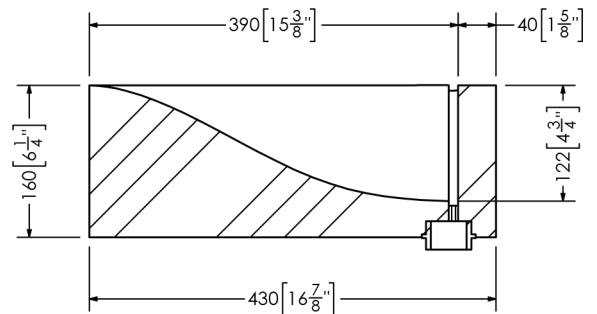

Marea

SOPH-M7V Vessel Sink

SPECIFICATIONS

Material:	Mineral Glass Composite
Finish:	Satin Hand Finished
Dimension:	610mm x 430mm x 160mm
Weight:	15 kg (33 lbs)
Drain Opening:	Evanesce
Available Options:	Colour Dua Pantone Matching

* Evanesce has an integrated 1-1/2" threaded P-trap adapter.

SOPHSTONE INC.
www.sophstone.com

Americas
sales@sophstone.com
Phone: 1.844.539.1801

Bali, Indonesia
asia.sales@sophstone.com
WhatsApp: +62 819 4900 3573