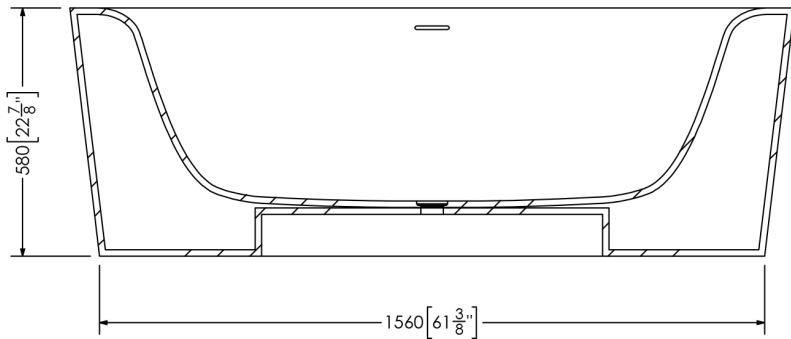

Olivia

SOPH-O1T FreeStanding Bathtub

SPECIFICATIONS

Material:	Mineral Glass Composite
Finish:	Satin Hand Finished
Dimension:	1700mm x 900mm x 580mm
Weight:	131 kg (288 lbs)
Weight with water:	396kg (873 lbs)
Depth to Overflow:	400 mm
Water Capacity:	265 L (70 GL)
Available Options:	Colour Dua Pantone Matching