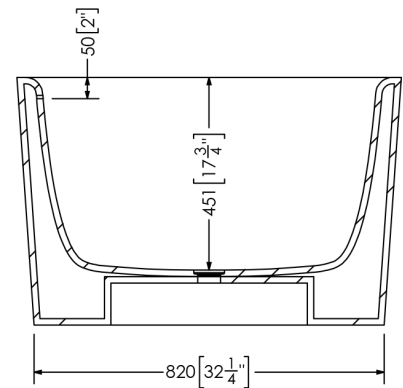

Olivia

SOPH-O1T FreeStanding Bathtub

SPECIFICATIONS

Material:	Mineral Glass Composite
Finish:	Satin Hand Finished
Dimension:	1700mm x 900mm x 580mm
Weight:	131 kg (288 lbs)
Weight with water:	396kg (873 lbs)
Depth to Overflow:	400 mm
Water Capacity:	265 L (70 GL)
Available Options:	Colour Dua Pantone Matching