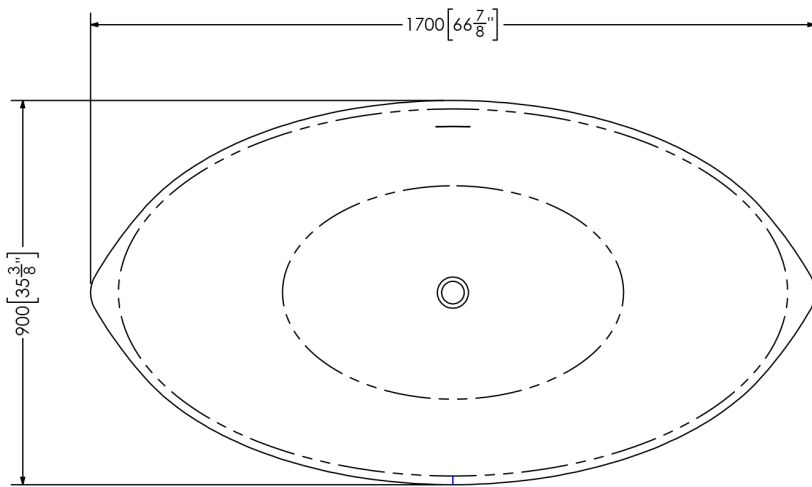

Olivia

SOPH-O1T FreeStanding Bathtub

SPECIFICATIONS

Material:	Mineral Glass Composite
Finish:	Satin Hand Finished
Dimension:	1700mm x 900mm x 580mm
Weight:	131 kg (288 lbs)
Weight with water:	396kg (873 lbs)
Depth to Overflow:	400 mm
Water Capacity:	265 L (70 GL)
Available Options:	Colour Dua Pantone Matching