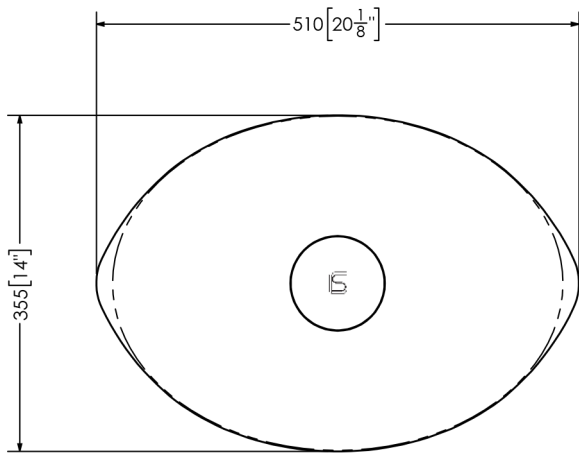

Olivia

SOPH-O1V Vessel Sink

SPECIFICATIONS

Material:	Mineral Glass Composite
Finish:	Satin Hand Finished
Dimension:	510mm x 355mm x 130mm
Weight:	7 kg (16 lbs)
Drain Opening:	Obscure Cover
Available Options:	Colour Dua Pantone Matching

* Obscure Cover requires a standard drop-in drain.