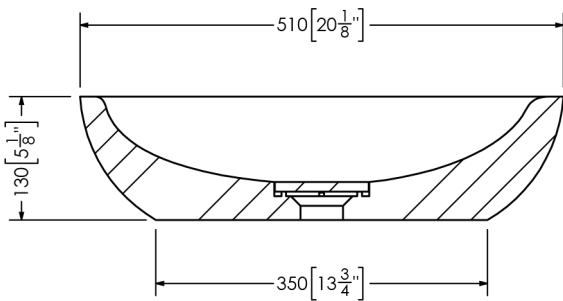

Olivia

SOPH-O1V Vessel Sink

SPECIFICATIONS

Material:	Mineral Glass Composite
Finish:	Satin Hand Finished
Dimension:	510mm x 355mm x 130mm
Weight:	7 kg (16 lbs)
Drain Opening:	Obscure Cover
Available Options:	Colour Dua Pantone Matching

* Obscure Cover requires a standard drop-in drain.