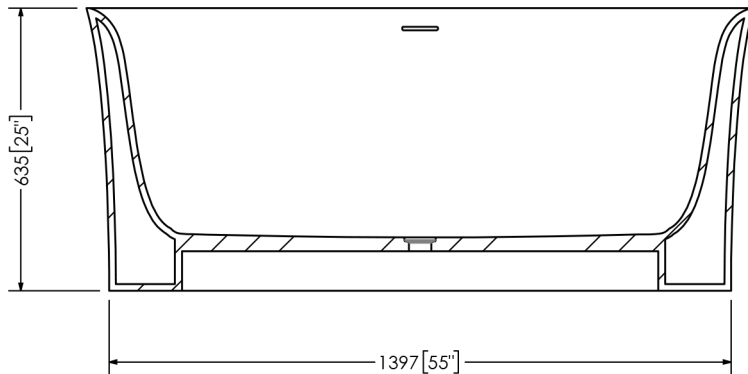

# Phoenix

SOPH-P1T FreeStanding Bathtub

## SPECIFICATIONS

Material:	Mineral Glass Composite
Finish:	Satin Hand Finished
Dimension:	1499mm x 800mm x 635mm
Weight:	137 kg (302 lbs)
Weight with water:	440kg (970 lbs)
Depth to Overflow:	465 mm
Water Capacity:	303 L (80 GL)
Available Options:	Colour Dua Pantone Matching