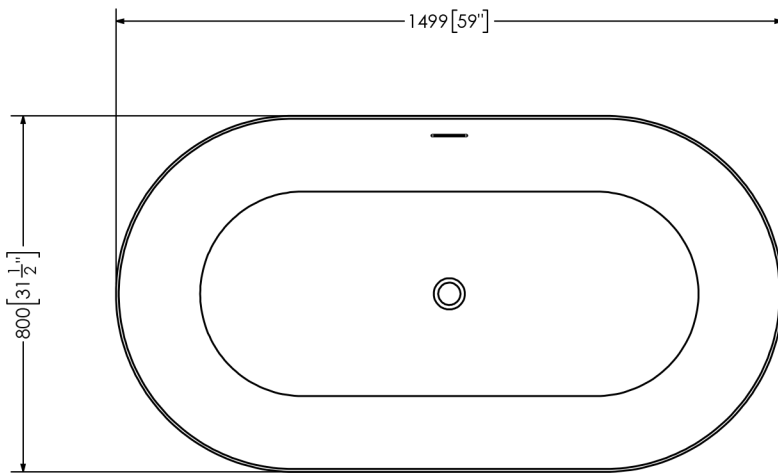

# Phoenix

SOPH-P1T FreeStanding Bathtub

## SPECIFICATIONS

Material:	Mineral Glass Composite
Finish:	Satin Hand Finished
Dimension:	1499mm x 800mm x 635mm
Weight:	137 kg (302 lbs)
Weight with water:	440kg (970 lbs)
Depth to Overflow:	465 mm
Water Capacity:	303 L (80 GL)
Available Options:	Colour Dua Pantone Matching