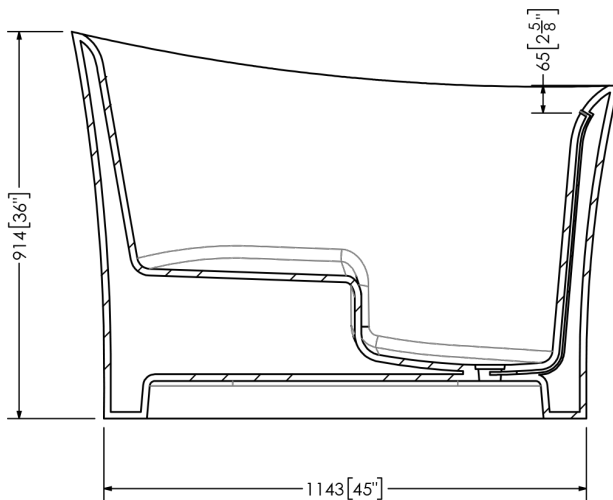

Phoenix Ofuro

SOPH-P1TO
FreeStanding Bathtub

SPECIFICATIONS

Material:	Mineral Glass Composite
Finish:	Satin Hand Finished
Dimension:	1295mm x 762mm x 914mm
Weight:	129 kg (284 lbs)
Weight with water:	330kg (728 lbs)
Depth to Overflow:	595 mm
Water Capacity:	201 L (53 GL)
Available Options:	Colour Dua Pantone Matching