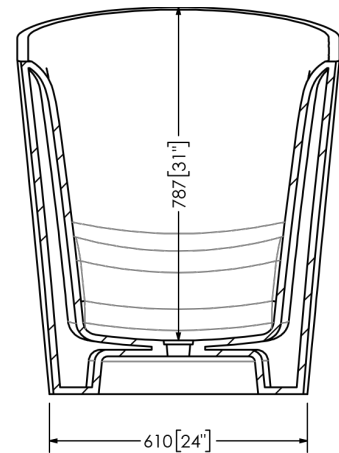

Phoenix Ofuro

SOPH-P1TO
FreeStanding Bathtub

SPECIFICATIONS

Material:	Mineral Glass Composite
Finish:	Satin Hand Finished
Dimension:	1295mm x 762mm x 914mm
Weight:	129 kg (284 lbs)
Weight with water:	330kg (728 lbs)
Depth to Overflow:	595 mm
Water Capacity:	201 L (53 GL)
Available Options:	Colour Dua Pantone Matching