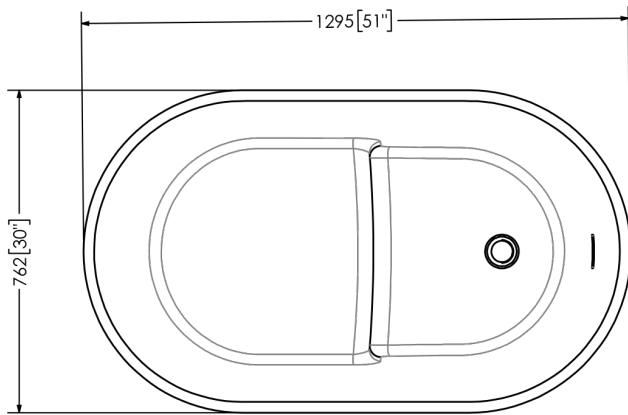

Phoenix Ofuro

SOPH-P1TO
FreeStanding Bathtub

SPECIFICATIONS

Material:	Mineral Glass Composite
Finish:	Satin Hand Finished
Dimension:	1295mm x 762mm x 914mm
Weight:	129 kg (284 lbs)
Weight with water:	330kg (728 lbs)
Depth to Overflow:	595 mm
Water Capacity:	201 L (53 GL)
Available Options:	Colour Dua Pantone Matching