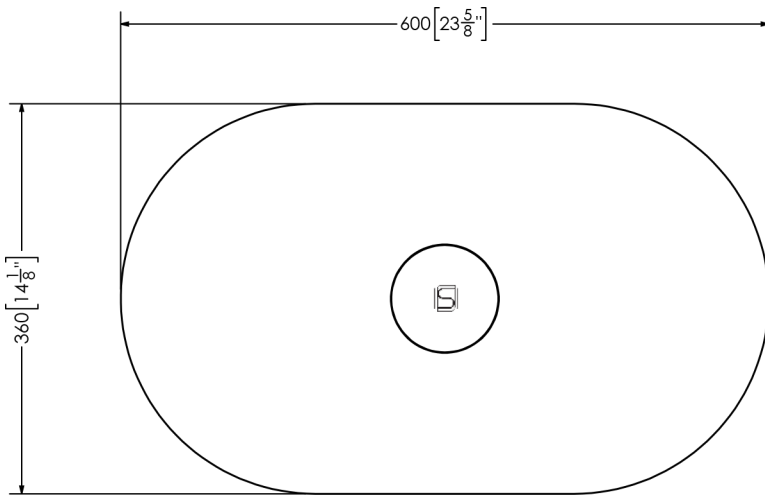

Phoenix

SOPH-P1V
Vessel Sink

SPECIFICATIONS

| | |
|--------------------|--------------------------------|
| Material: | Mineral Glass Composite |
| Finish: | Satin Hand Finished |
| Dimension: | 600mm x 360mm x 128mm |
| Weight: | 11 kg (23 lbs) |
| Drain Opening: | Obscure Cover |
| Available Options: | Colour Dua Pantone Matching |

* Obscure Cover requires a standard drop-in drain.