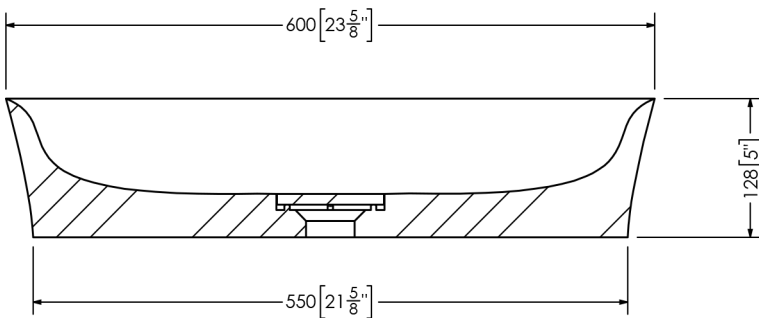

Phoenix

SOPH-P1V
Vessel Sink

SPECIFICATIONS

| | |
|--------------------|--------------------------------|
| Material: | Mineral Glass Composite |
| Finish: | Satin Hand Finished |
| Dimension: | 600mm x 360mm x 128mm |
| Weight: | 11 kg (23 lbs) |
| Drain Opening: | Obscure Cover |
| Available Options: | Colour Dua Pantone Matching |

* Obscure Cover requires a standard drop-in drain.