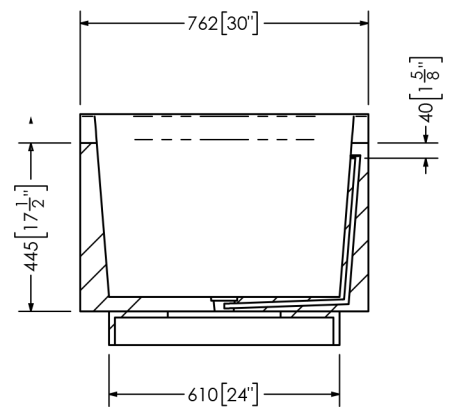

## SPECIFICATIONS

Material:	Mineral Glass Composite
Finish:	Satin Hand Finished
Dimension:	1778mm x 762mm x 610mm
Weight:	115 kg (253 lbs)
Weight with water:	354kg (780 lbs)
Depth to Overflow:	365 mm
Water Capacity:	239 L (63 GL)
Available Options:	Colour Dua Pantone Matching