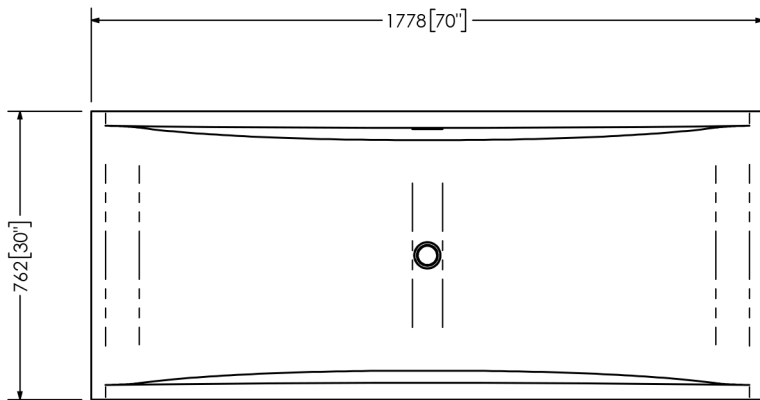

# Serene

SOPH-S1T FreeStanding Bathtub

## SPECIFICATIONS

Material:	Mineral Glass Composite
Finish:	Satin Hand Finished
Dimension:	1778mm x 762mm x 610mm
Weight:	115 kg (253 lbs)
Weight with water:	354kg (780 lbs)
Depth to Overflow:	365 mm
Water Capacity:	239 L (63 GL)
Available Options:	Colour Dua Pantone Matching