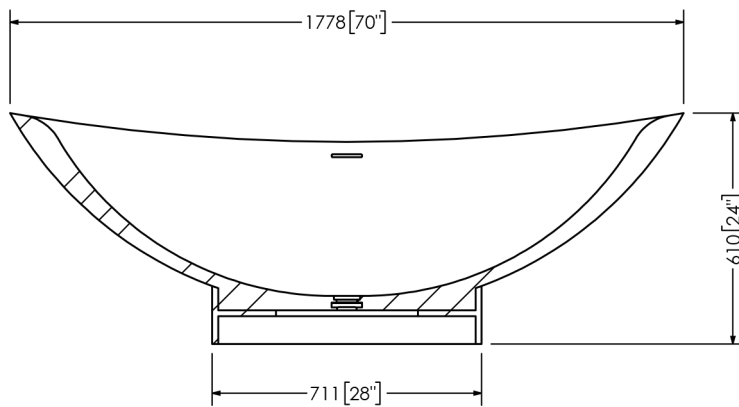

# Serene

SOPH-S1T FreeStanding Bathtub

## SPECIFICATIONS

Material:	Mineral Glass Composite
Finish:	Satin Hand Finished
Dimension:	1778mm x 762mm x 610mm
Weight:	115 kg (253 lbs)
Weight with water:	354kg (780 lbs)
Depth to Overflow:	365 mm
Water Capacity:	239 L (63 GL)
Available Options:	Colour Dua Pantone Matching