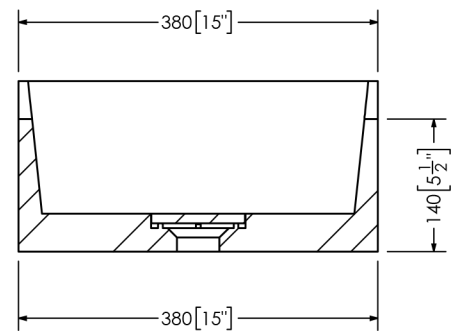

SPECIFICATIONS

Material:	Mineral Glass Composite
Finish:	Satin Hand Finished
Dimension:	610mm x 380mm x 180mm
Weight:	10 kg (22 lbs)
Drain Opening:	Obscure Cover
Available Options:	Colour Dua Pantone Matching

* Obscure Cover requires a standard drop-in drain.