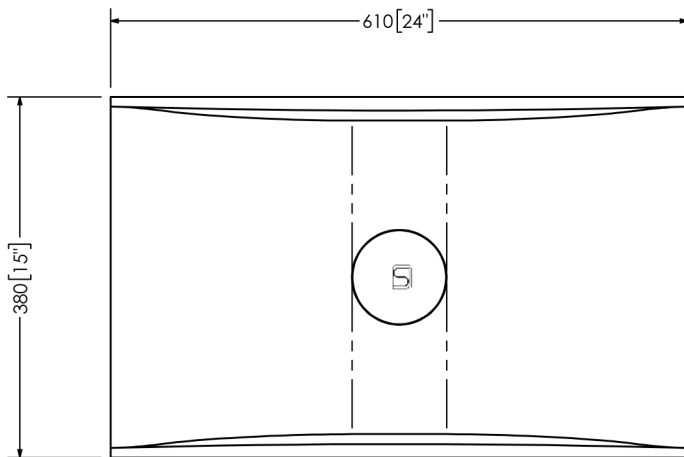

*Serene*

SOPH-S1V Vessel Sink

## SPECIFICATIONS

Material:	Mineral Glass Composite
Finish:	Satin Hand Finished
Dimension:	610mm x 380mm x 180mm
Weight:	10 kg (22 lbs)
Drain Opening:	Obscure Cover
Available Options:	Colour Dua Pantone Matching