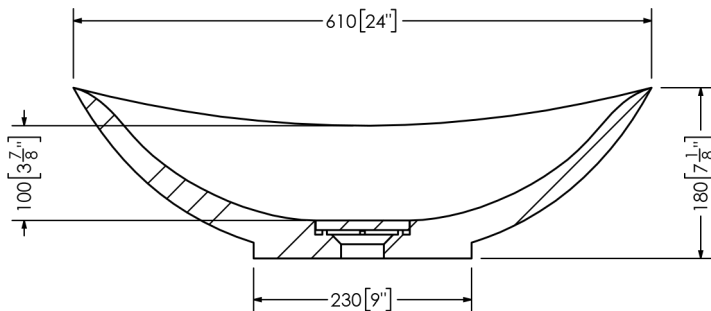

*Serene*

SOPH-S1V Vessel Sink

## SPECIFICATIONS

Material:	Mineral Glass Composite
Finish:	Satin Hand Finished
Dimension:	610mm x 380mm x 180mm
Weight:	10 kg (22 lbs)
Drain Opening:	Obscure Cover
Available Options:	Colour Dua Pantone Matching